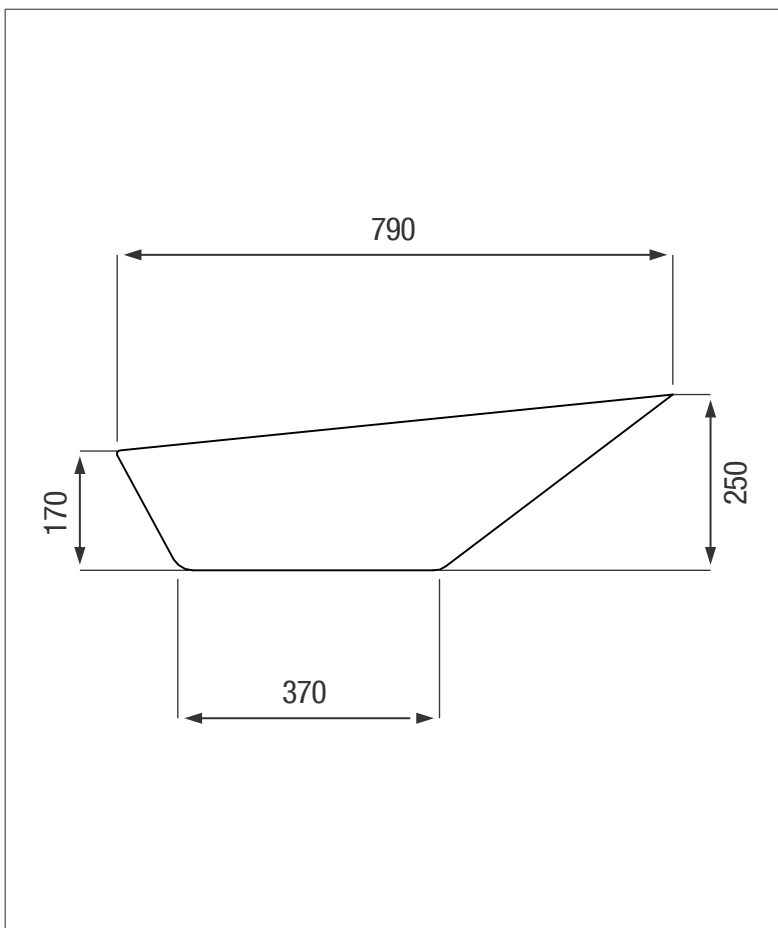

JOJO WHEELBARROW LINER

Colours may differ depending on area and factory / UV-resistant

SIDE VIEW

TOP VIEW

ADDITIONAL INFORMATION

* 8 year Guarantee on workmanship

Food Grade LLDPE
BPA Free

ALL DIMENSIONS ARE IN MILLIMETERS
NOTE - SCALE NOT TO SCALE