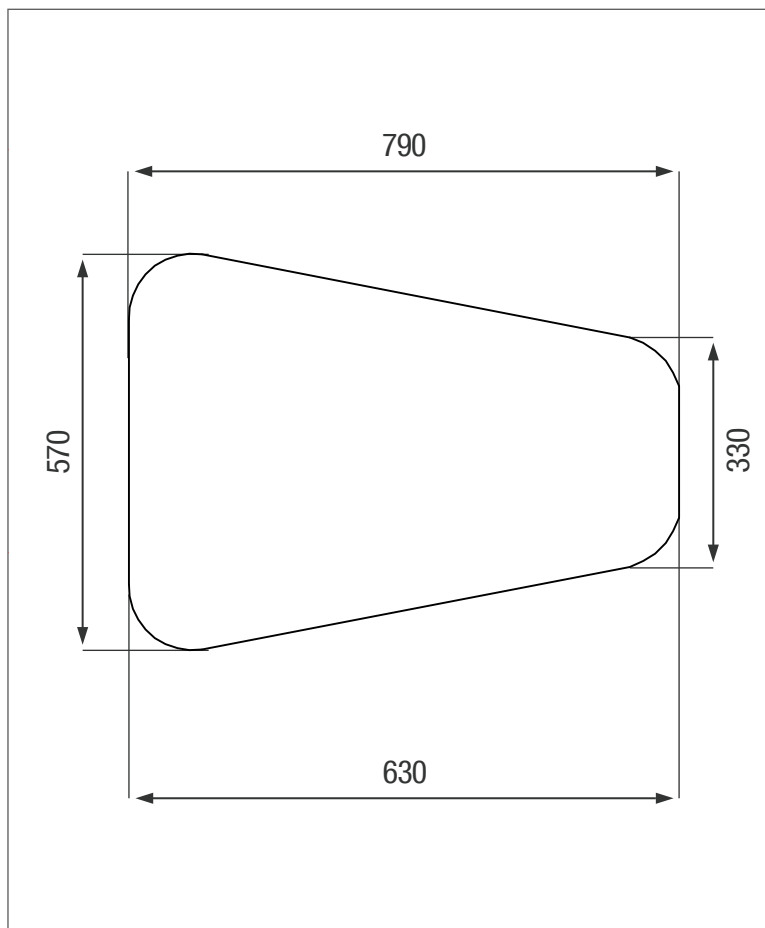

JOJO WHEELBARROW LINER

Colours may differ depending on area and factory / UV-resistant

SIDE VIEW

TOP VIEW

ADDITIONAL INFORMATION

* 8 year Guarantee on workmanship

Food Grade LLDPE
BPA Free

ALL DIMENSIONS ARE IN MILLIMETERS
NOTE - SCALE NOT TO SCALE