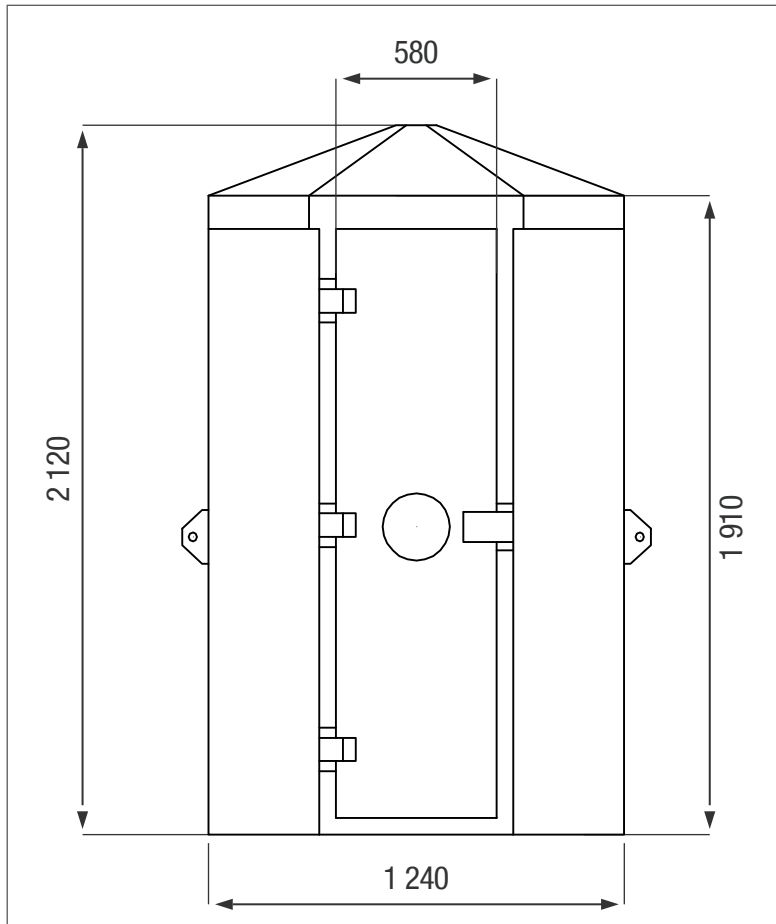

JOJO TOILET HUT

Available in a variety of colours / UV-resistant

FRONT VIEW

TOP VIEW

PRODUCT SPECIFICATIONS

Includes	2 Dual-Buckets

ADDITIONAL INFORMATION

* 8 year Guarantee on workmanship

Food Grade LLDPE
BPA Free

ALL DIMENSIONS ARE IN MILLIMETERS
NOTE - SCALE NOT TO SCALE