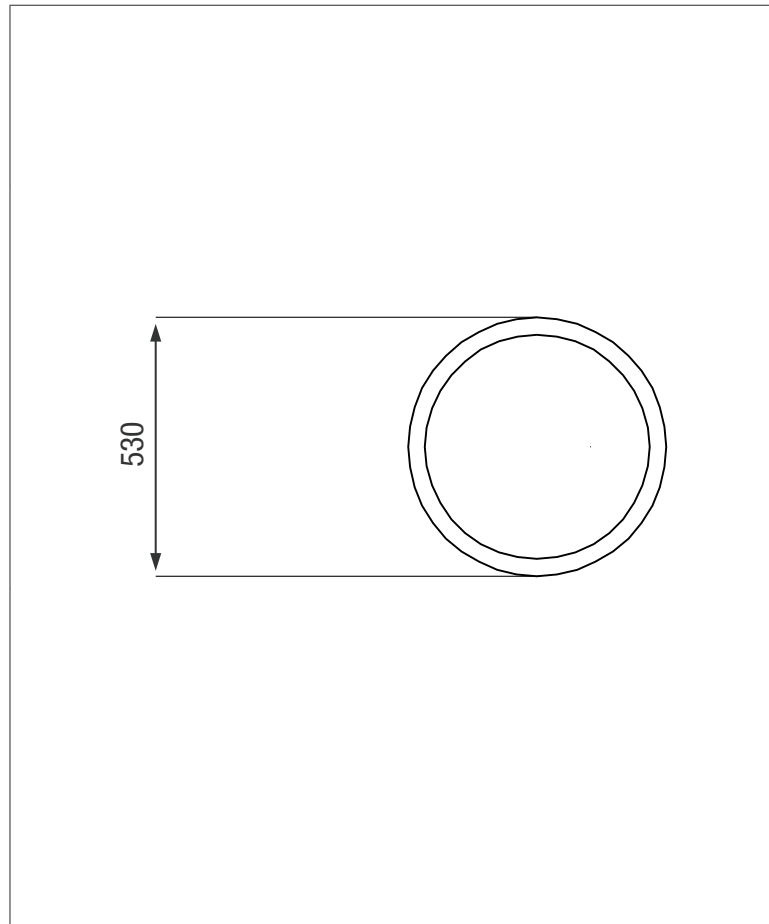

JOJO RAFT FLOAT

Available in a variety of colours / UV-resistant

FRONT VIEW

TOP VIEW

ADDITIONAL INFORMATION

* 8 year Guarantee on workmanship

Food Grade LLDPE
BPA Free

ALL DIMENSIONS ARE IN MILLIMETERS
NOTE - SCALE NOT TO SCALE