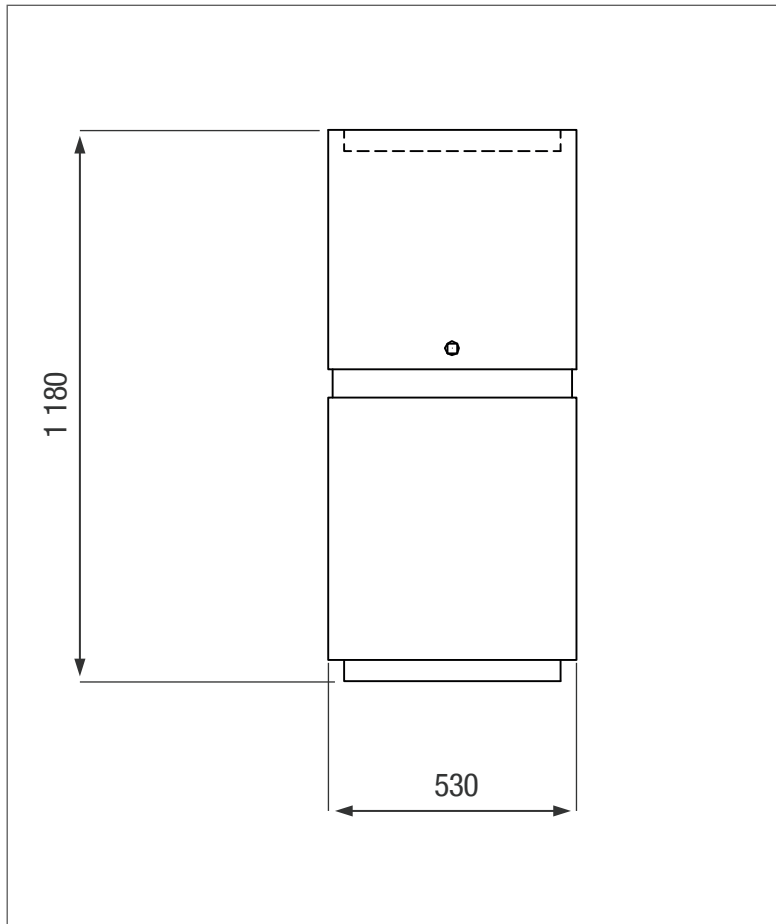

JOJO RAFT FLOAT

Available in a variety of colours / UV-resistant

FRONT VIEW

TOP VIEW

ADDITIONAL INFORMATION

* 8 year Guarantee on workmanship

Food Grade LLDPE
BPA Free

ALL DIMENSIONS ARE IN MILLIMETERS
NOTE - SCALE NOT TO SCALE