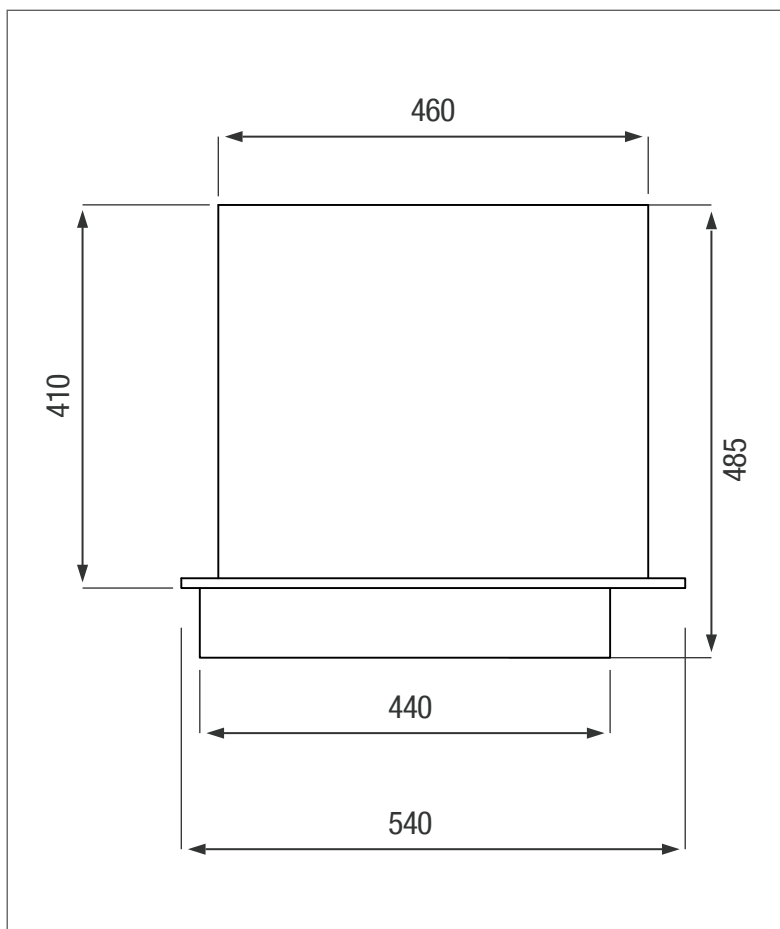

VIP 450 PIT PEDESTAL

Available in back or white

SIDE VIEW

TOP VIEW

PRODUCT SPECIFICATIONS

Not Included	Toilet Seat and Lid
	- ordered separately

ADDITIONAL INFORMATION

* 8 year Guarantee on workmanship

Food Grade LLDPE
BPA Free

ALL DIMENSIONS ARE IN MILLIMETERS
NOTE - SCALE NOT TO SCALE