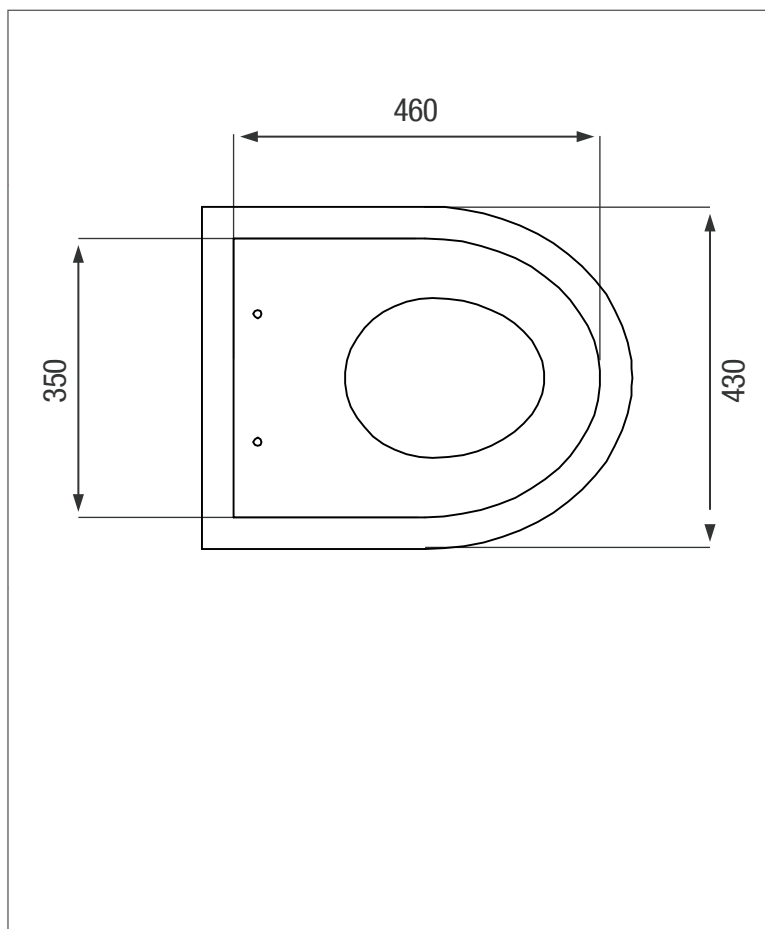

VIP 450 PIT PEDESTAL

Available in back or white

SIDE VIEW

TOP VIEW

PRODUCT SPECIFICATIONS

Not Included	Toilet Seat and Lid
	- ordered separately

ADDITIONAL INFORMATION

* 8 year Guarantee on workmanship

Food Grade LLDPE
BPA Free

ALL DIMENSIONS ARE IN MILLIMETERS
NOTE - SCALE NOT TO SCALE