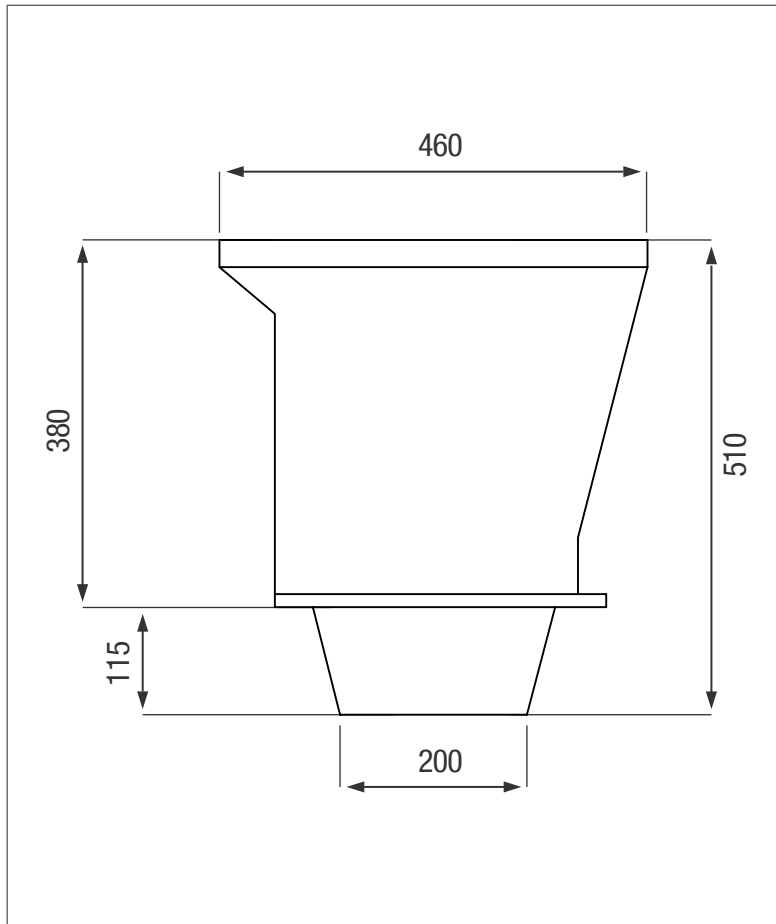

VIP 200 PIT PEDESTAL

Available in black or white

SIDE VIEW

TOP VIEW

PRODUCT SPECIFICATIONS

| | |
|--------------|----------------------|
| Not Included | Toilet Seat and Lid |
| | - ordered separately |

ADDITIONAL INFORMATION

* 8 year Guarantee on workmanship

Food Grade LLDPE
BPA Free

ALL DIMENSIONS ARE IN MILLIMETERS
NOTE - SCALE NOT TO SCALE