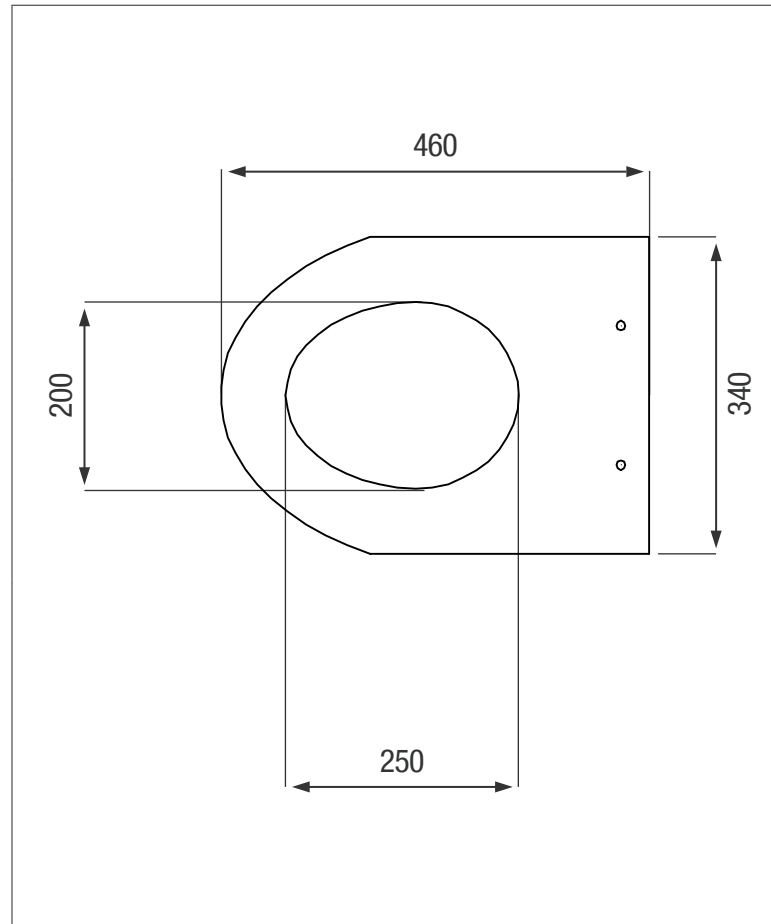

VIP 200 PIT PEDESTAL

Available in black or white

SIDE VIEW

TOP VIEW

PRODUCT SPECIFICATIONS

| | |
|--------------|----------------------|
| Not Included | Toilet Seat and Lid |
| | - ordered separately |

ADDITIONAL INFORMATION

* 8 year Guarantee on workmanship

Food Grade LLDPE
BPA Free

ALL DIMENSIONS ARE IN MILLIMETERS
NOTE - SCALE NOT TO SCALE