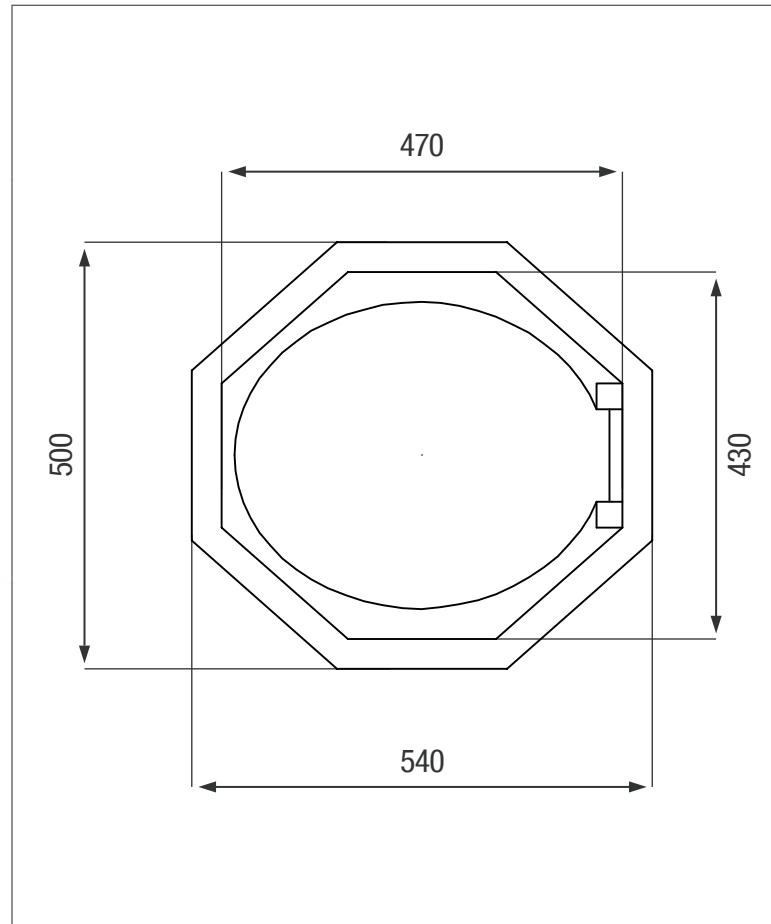

OMEGA PIT PEDESTAL

Available in back or white

SIDE VIEW

TOP VIEW

PRODUCT SPECIFICATIONS

Complete with	Toilet Seat and Lid
---------------	---------------------

ADDITIONAL INFORMATION

* 8 year Guarantee on workmanship

Food Grade LLDPE
BPA Free

ALL DIMENSIONS ARE IN MILLIMETERS
NOTE - SCALE NOT TO SCALE