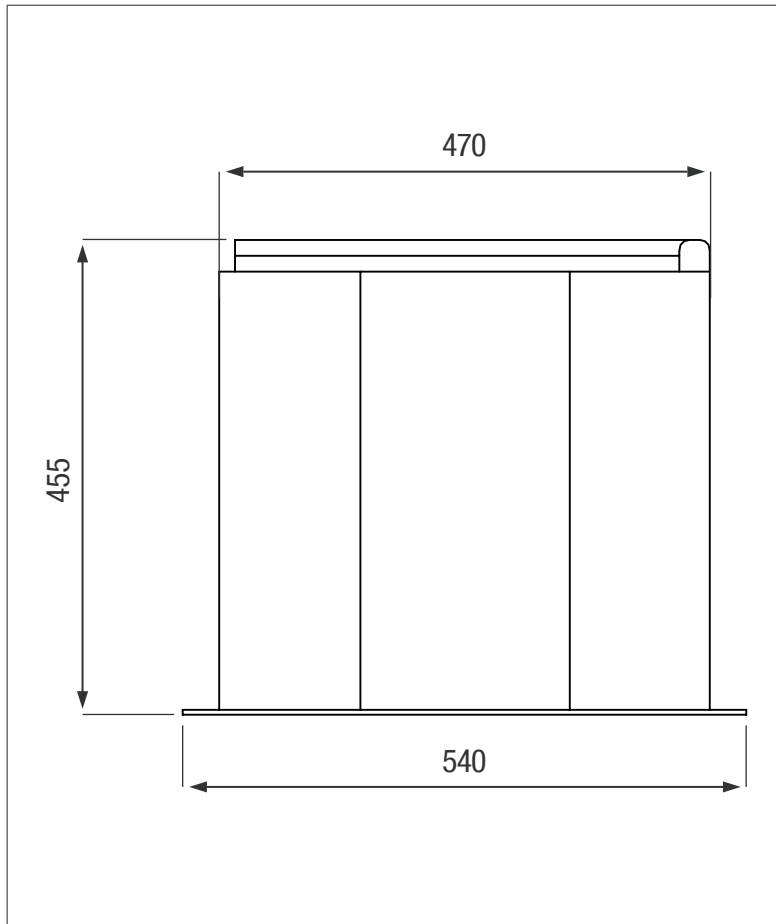

OMEGA PIT PEDESTAL

Available in back or white

SIDE VIEW

TOP VIEW

PRODUCT SPECIFICATIONS

Complete with	Toilet Seat and Lid
---------------	---------------------

ADDITIONAL INFORMATION

* 8 year Guarantee on workmanship

Food Grade LLDPE
BPA Free

ALL DIMENSIONS ARE IN MILLIMETERS
NOTE - SCALE NOT TO SCALE