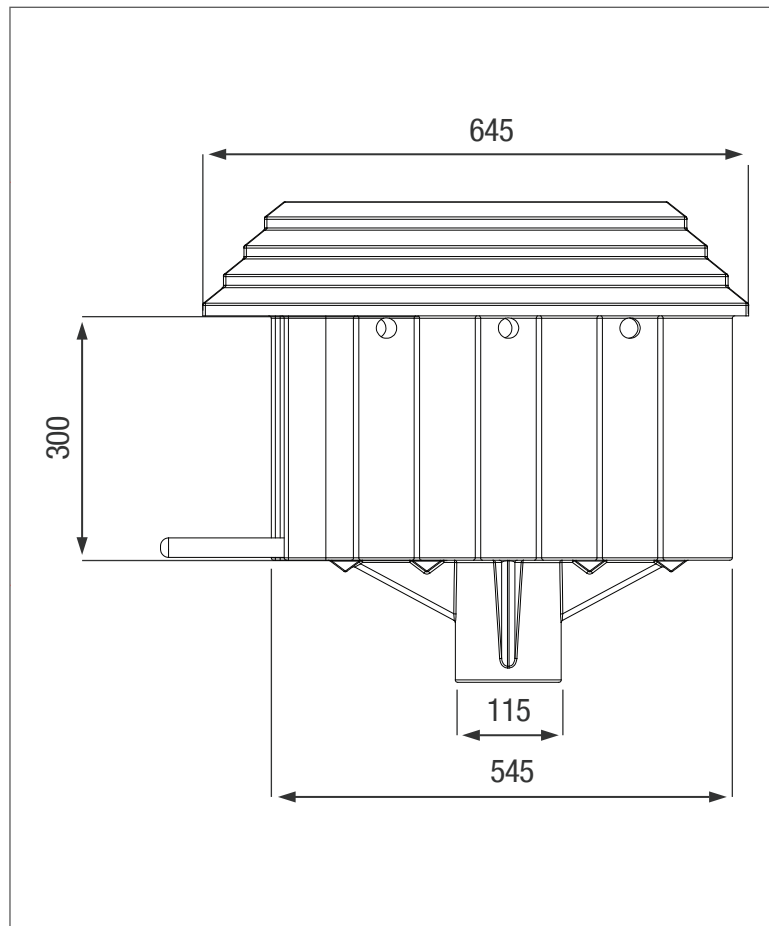

# JOJO OWL HOUSE

Available in a variety of colours / UV-resistant

FRONT VIEW

SIDE VIEW

ADDITIONAL INFORMATION

\* 8 year Guarantee on workmanship

**Food Grade LLDPE**  
**BPA Free**

**ALL DIMENSIONS ARE IN MILLIMETERS**  
**NOTE - SCALE NOT TO SCALE**