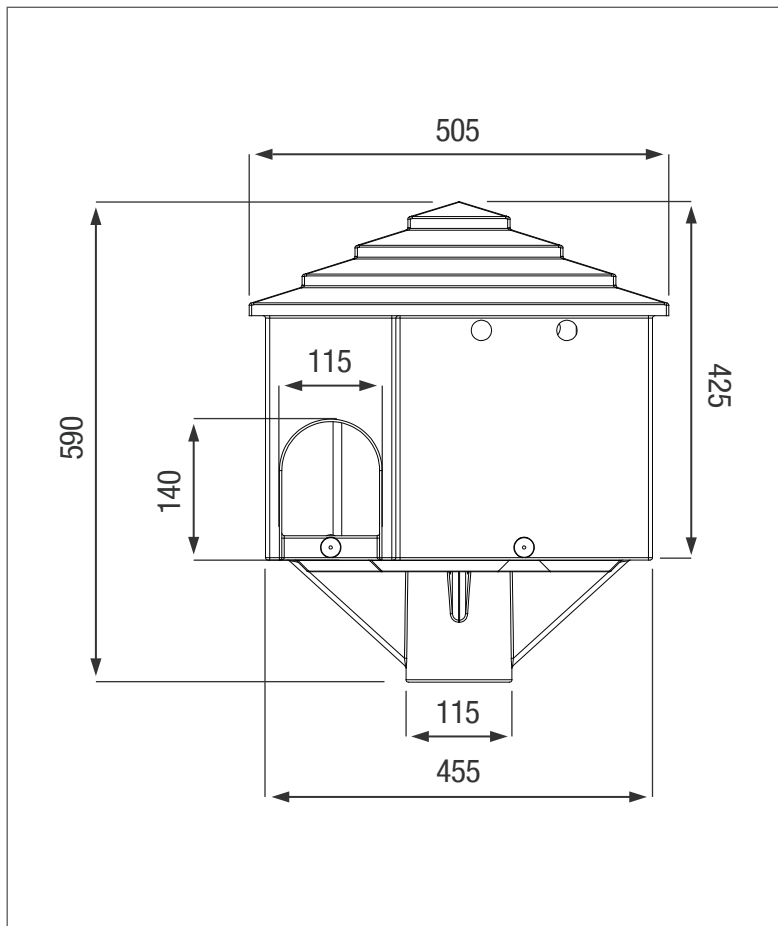

# JOJO OWL HOUSE

Available in a variety of colours / UV-resistant

FRONT VIEW

SIDE VIEW

ADDITIONAL INFORMATION

\* 8 year Guarantee on workmanship

**Food Grade LLDPE**  
**BPA Free**

**ALL DIMENSIONS ARE IN MILLIMETERS**  
**NOTE - SCALE NOT TO SCALE**