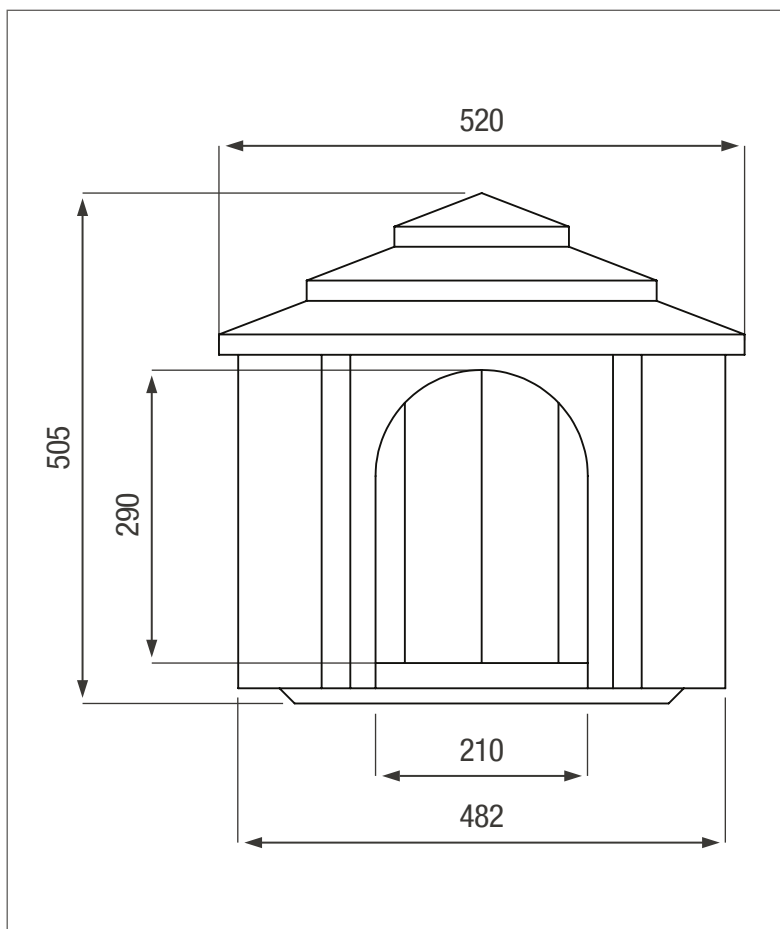

# SMALL DOG KENNEL

Available in a variety of colours / UV-resistant

FRONT VIEW

SIDE VIEW

ADDITIONAL INFORMATION

\* 8 year Guarantee on workmanship

**Food Grade LLDPE**  
**BPA Free**

**ALL DIMENSIONS ARE IN MILLIMETERS**  
**NOTE - SCALE NOT TO SCALE**