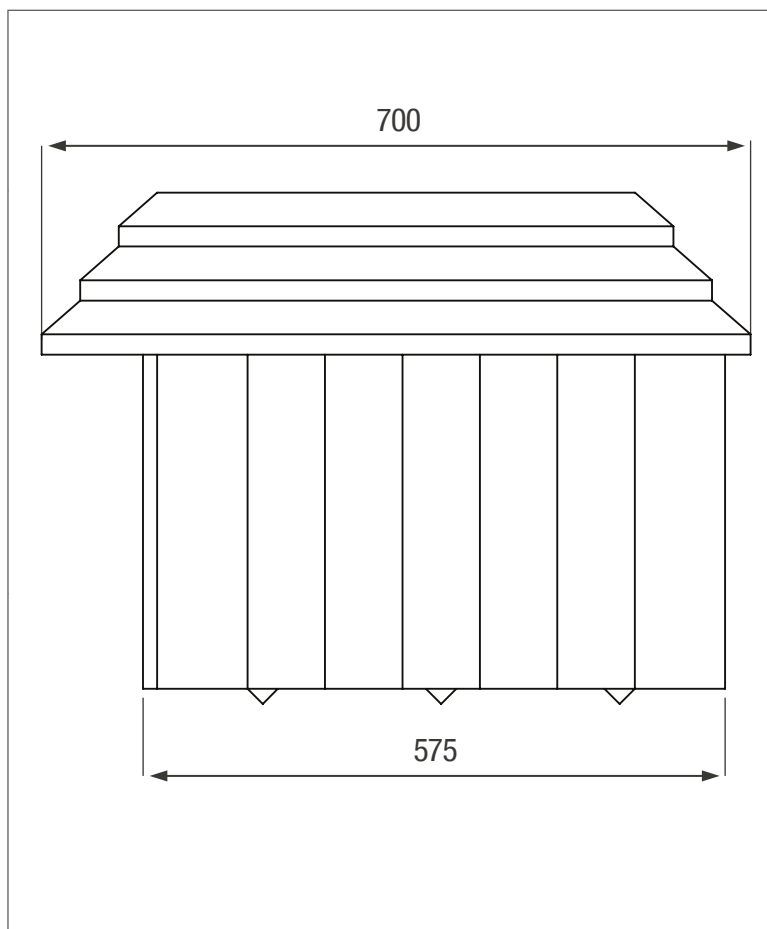

# SMALL DOG KENNEL

Available in a variety of colours / UV-resistant

FRONT VIEW

SIDE VIEW

ADDITIONAL INFORMATION

\* 8 year Guarantee on workmanship

**Food Grade LLDPE**  
**BPA Free**

**ALL DIMENSIONS ARE IN MILLIMETERS**  
**NOTE - SCALE NOT TO SCALE**