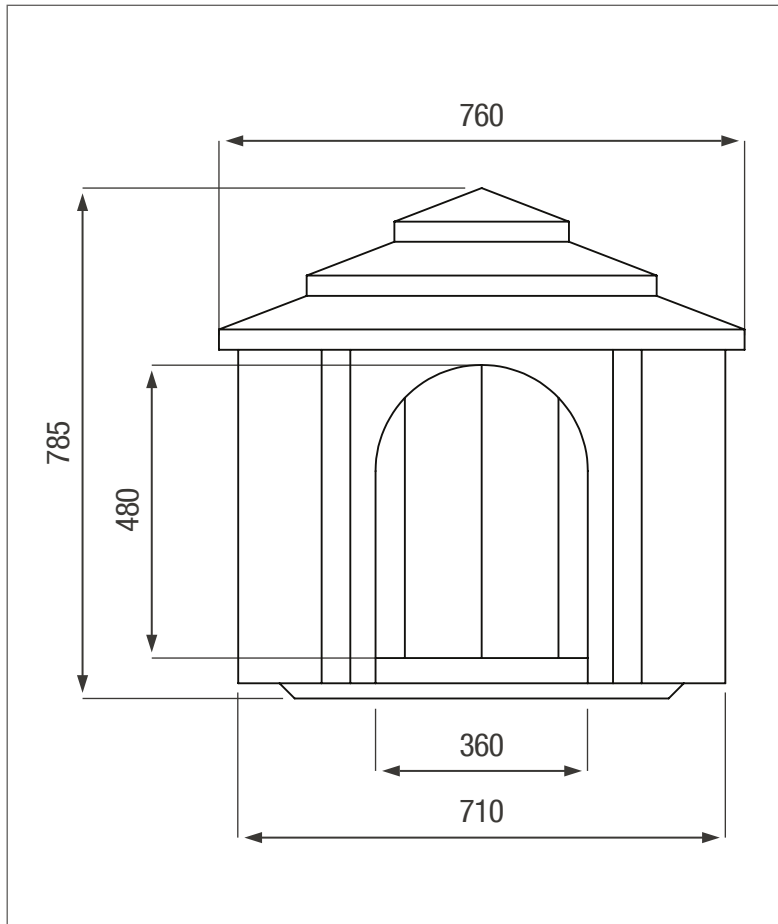

MEDIUM DOG KENNEL

Available in a variety of colours / UV-resistant

FRONT VIEW

SIDE VIEW

ADDITIONAL INFORMATION

* 8 year Guarantee on workmanship

Food Grade LLDPE
BPA Free

ALL DIMENSIONS ARE IN MILLIMETERS
NOTE - SCALE NOT TO SCALE