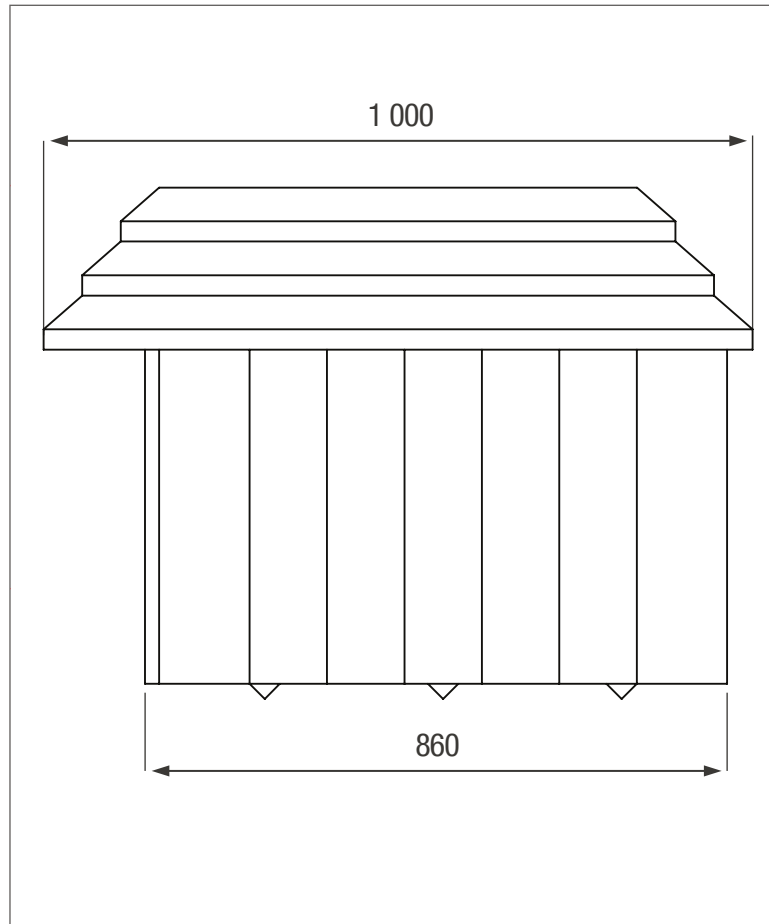

MEDIUM DOG KENNEL

Available in a variety of colours / UV-resistant

FRONT VIEW

SIDE VIEW

ADDITIONAL INFORMATION

* 8 year Guarantee on workmanship

Food Grade LLDPE
BPA Free

ALL DIMENSIONS ARE IN MILLIMETERS
NOTE - SCALE NOT TO SCALE