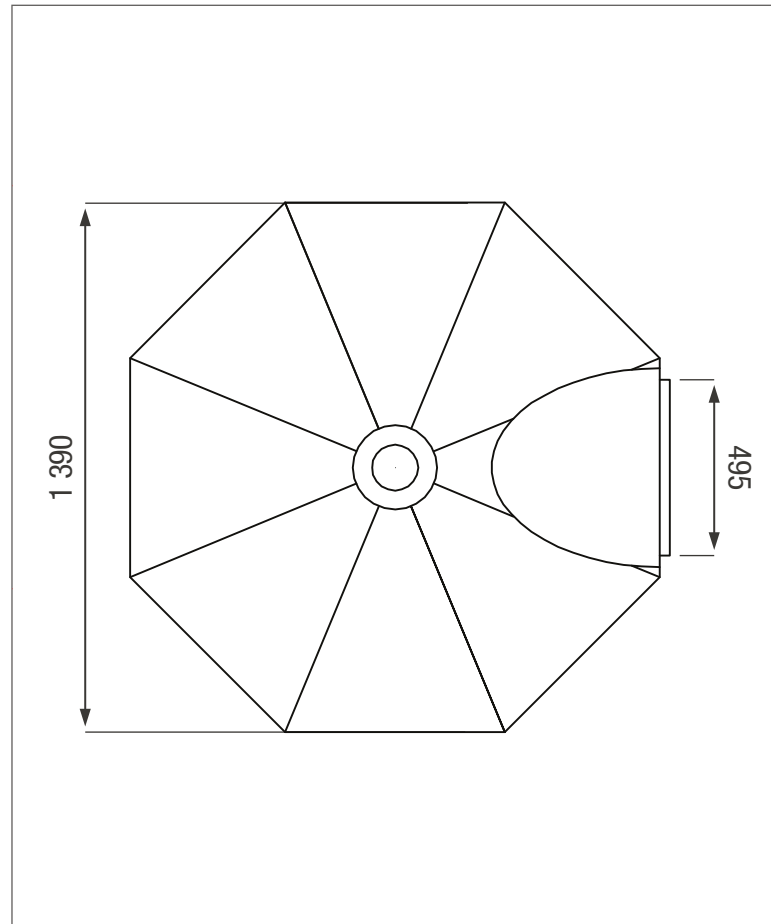

EXTRA LARGE DOG KENNEL

Available in a variety of colours / UV-resistant

FRONT VIEW

TOP VIEW

ADDITIONAL INFORMATION

* 8 year Guarantee on workmanship

Food Grade LLDPE
BPA Free

ALL DIMENSIONS ARE IN MILLIMETERS
NOTE - SCALE NOT TO SCALE