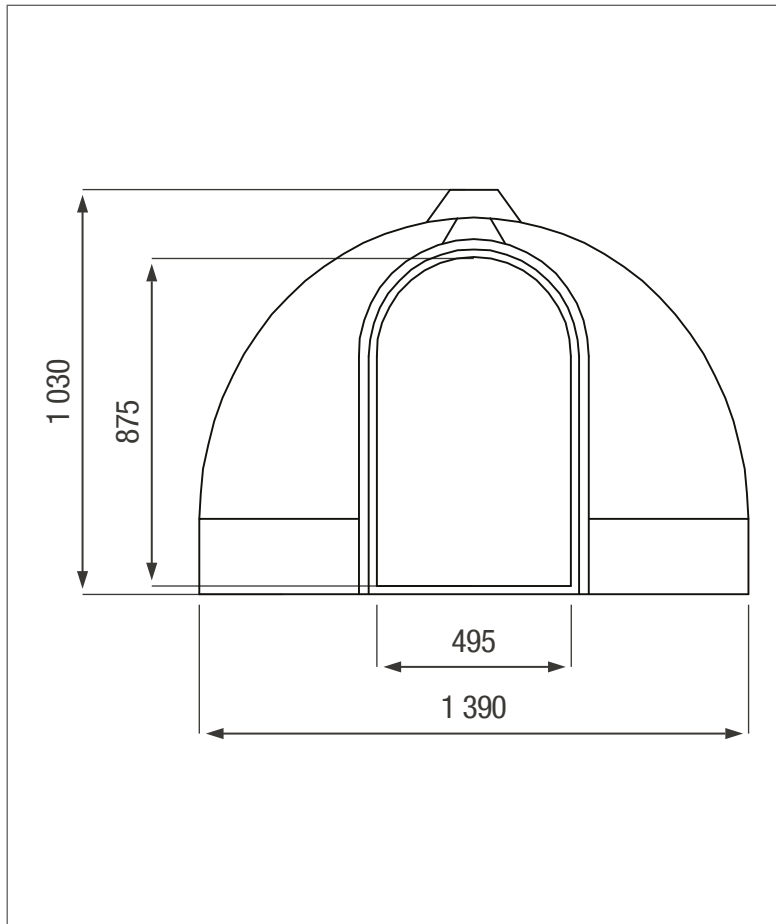

EXTRA LARGE DOG KENNEL

Available in a variety of colours / UV-resistant

FRONT VIEW

TOP VIEW

ADDITIONAL INFORMATION

* 8 year Guarantee on workmanship

Food Grade LLDPE
BPA Free

ALL DIMENSIONS ARE IN MILLIMETERS
NOTE - SCALE NOT TO SCALE