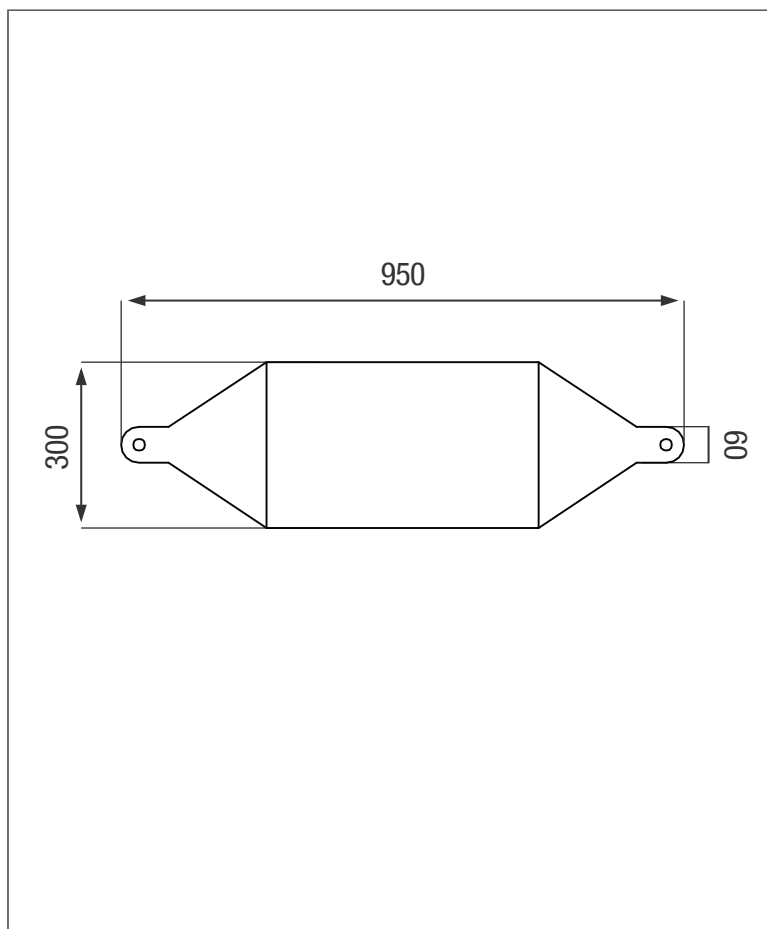

# THE JOJO BUOY

Available in a variety of colours / UV-resistant

SIDE VIEW

TOP VIEW

PRODUCT SPECIFICATIONS

Attachment Holes	20 mm

ADDITIONAL INFORMATION

\* 8 year Guarantee on workmanship

**Food Grade LLDPE**  
**BPA Free**

**ALL DIMENSIONS ARE IN MILLIMETERS**  
**NOTE - SCALE NOT TO SCALE**