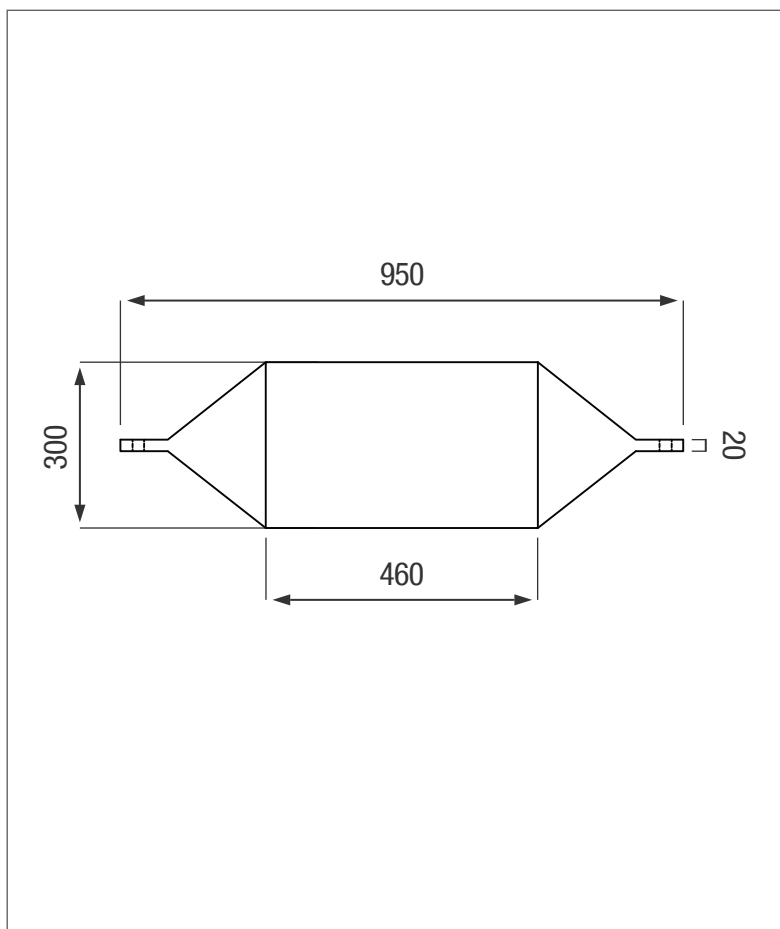

# THE JOJO BUOY

Available in a variety of colours / UV-resistant

SIDE VIEW

TOP VIEW

PRODUCT SPECIFICATIONS

Attachment Holes	20 mm

ADDITIONAL INFORMATION

\* 8 year Guarantee on workmanship

**Food Grade LLDPE**  
**BPA Free**

**ALL DIMENSIONS ARE IN MILLIMETERS**  
**NOTE - SCALE NOT TO SCALE**