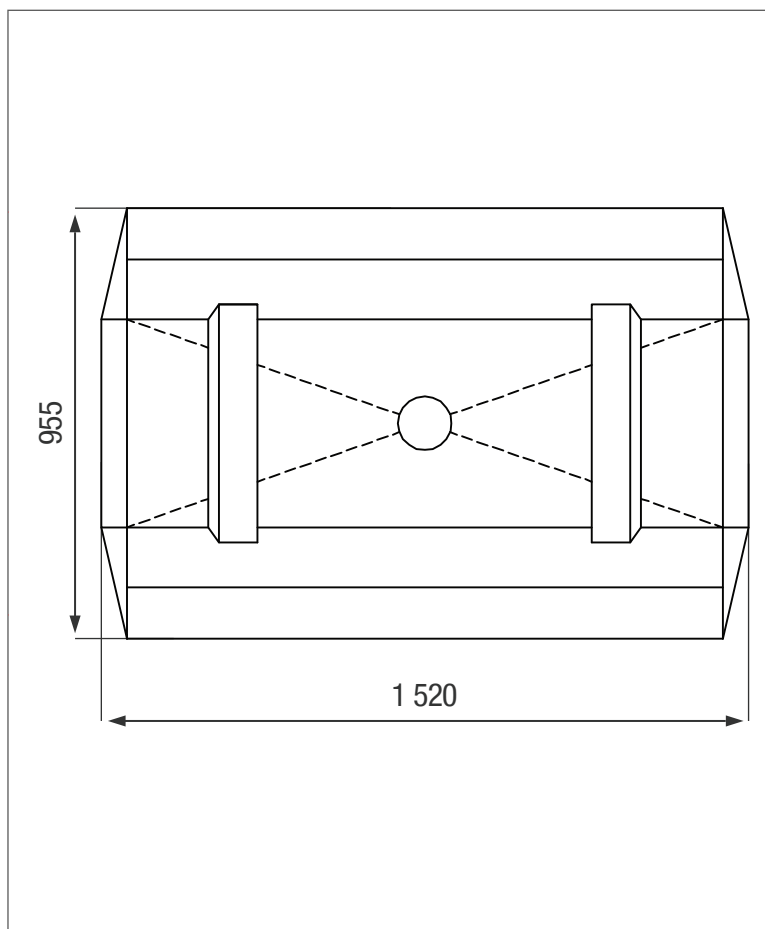

750 LT HORIZONTAL HEAVY TANK

Available in a variety of our Chemical colours / UV-resistant

SIDE VIEW

TOP VIEW

PRODUCT SPECIFICATIONS

Chemical/Heavy	SG 1.6
Outlet	40 mm Connector
Lid	125 mm

ADDITIONAL INFORMATION

* 8 year Guarantee on workmanship

Food Grade LLDPE
BPA Free

ALL DIMENSIONS ARE IN MILLIMETERS
NOTE - SCALE NOT TO SCALE