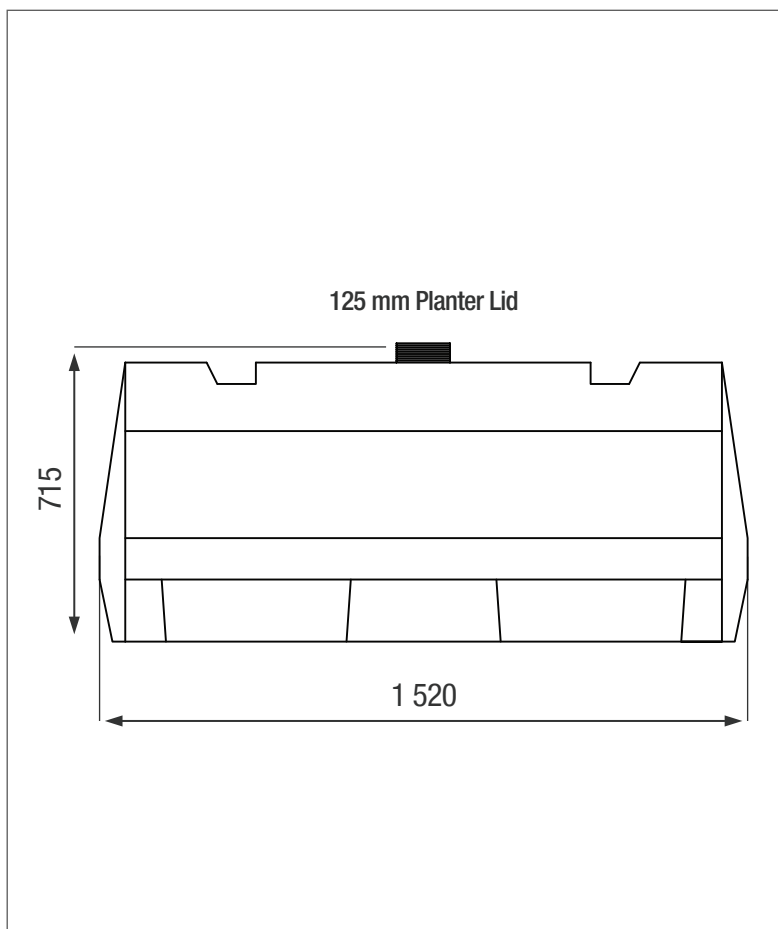

750 LT HORIZONTAL HEAVY TANK

Available in a variety of our Chemical colours / UV-resistant

SIDE VIEW

TOP VIEW

PRODUCT SPECIFICATIONS

Chemical/Heavy	SG 1.6
Outlet	40 mm Connector
Lid	125 mm

ADDITIONAL INFORMATION

* 8 year Guarantee on workmanship

Food Grade LLDPE
BPA Free

ALL DIMENSIONS ARE IN MILLIMETERS
NOTE - SCALE NOT TO SCALE