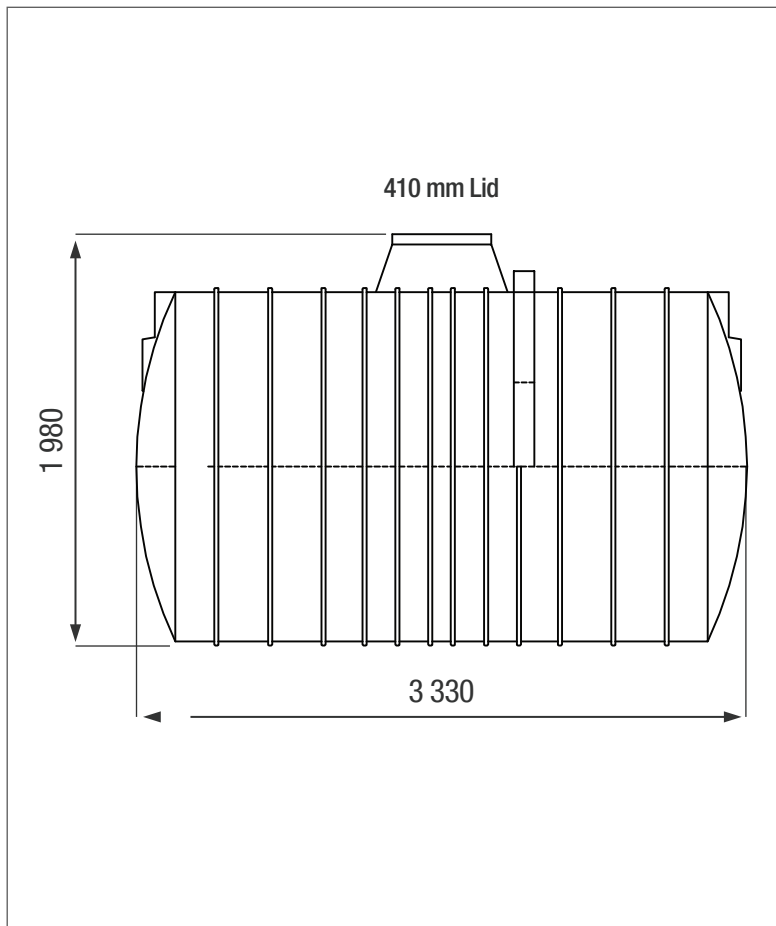

6000 LT SEPTIC TANK

Available in black only

SIDE VIEW

TOP VIEW

PRODUCT SPECIFICATIONS

- Includes	Fitted PVC Fittings
Inlet	110 mm
Outlet	50 mm
Lid	410 mm
Connected to the French Drain	

ADDITIONAL INFORMATION

* 8 year Guarantee on workmanship

Food Grade LLDPE
BPA Free

ALL DIMENSIONS ARE IN MILLIMETERS
NOTE - SCALE NOT TO SCALE