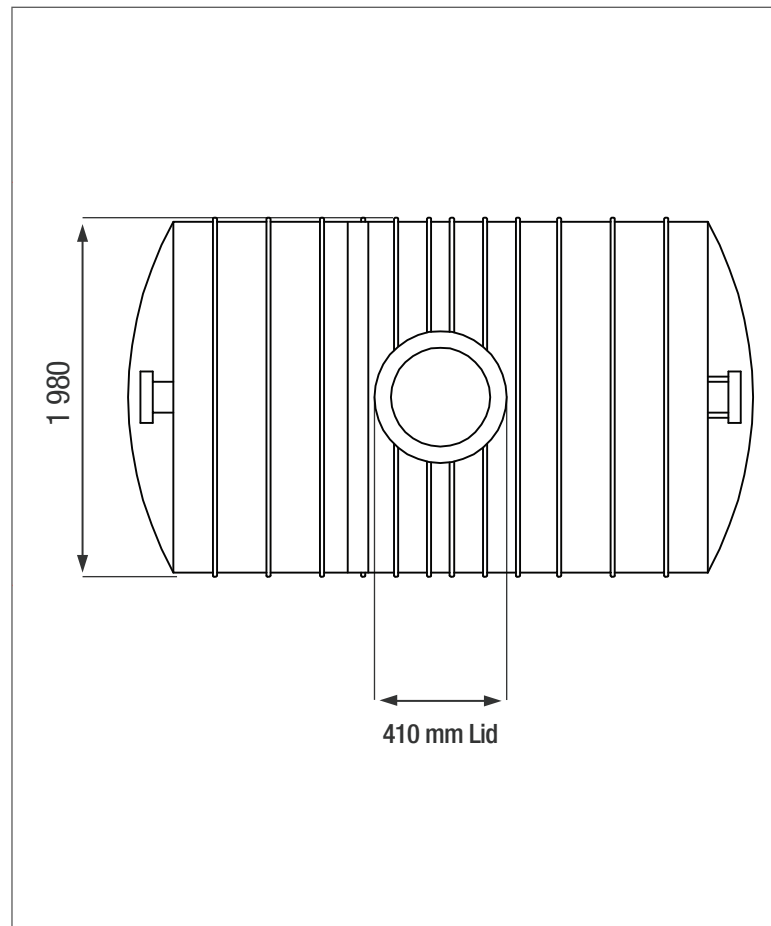

6000 LT SEPTIC TANK

Available in black only

SIDE VIEW

TOP VIEW

PRODUCT SPECIFICATIONS

- Includes	Fitted PVC Fittings
Inlet	110 mm
Outlet	50 mm
Lid	410 mm
Connected to the French Drain	

ADDITIONAL INFORMATION

* 8 year Guarantee on workmanship

Food Grade LLDPE
BPA Free

ALL DIMENSIONS ARE IN MILLIMETERS
NOTE - SCALE NOT TO SCALE