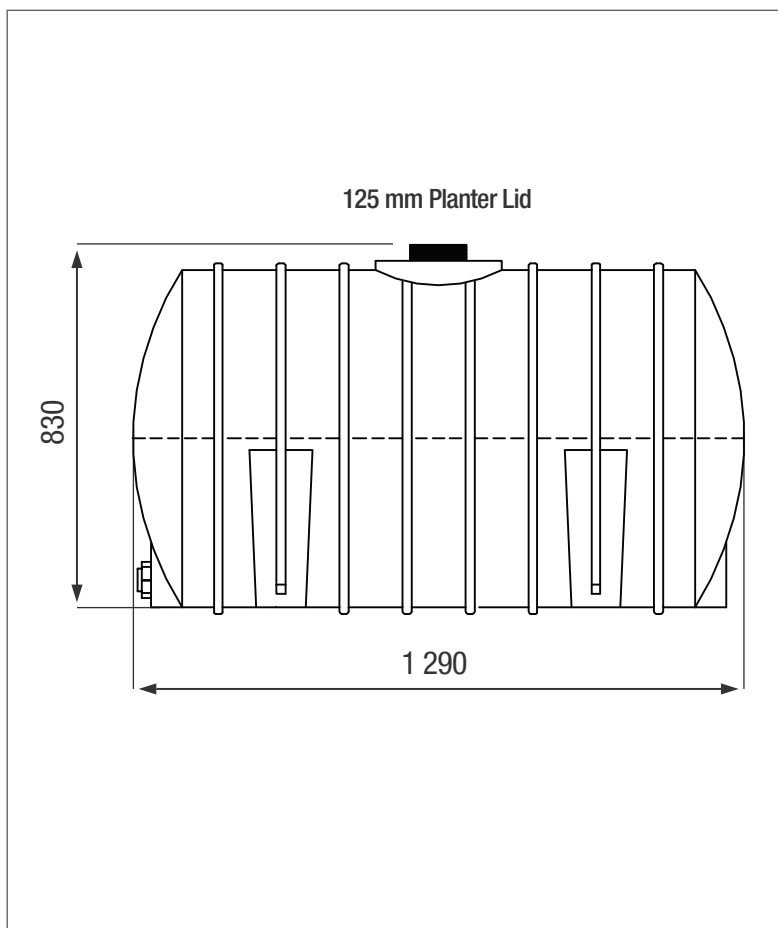

# 500 LT HORIZONTAL MEDIUM TANK

Available in a variety of our Chemical colours / UV-resistant

SIDE VIEW

TOP VIEW

PRODUCT SPECIFICATIONS

Chemical/Medium	SG 1.4
Outlet	40 mm Connector
Lid	125 mm

ADDITIONAL INFORMATION

\* 8 year Guarantee on workmanship

**Food Grade LLDPE**  
**BPA Free**

ALL DIMENSIONS ARE IN MILLIMETERS  
NOTE - SCALE NOT TO SCALE