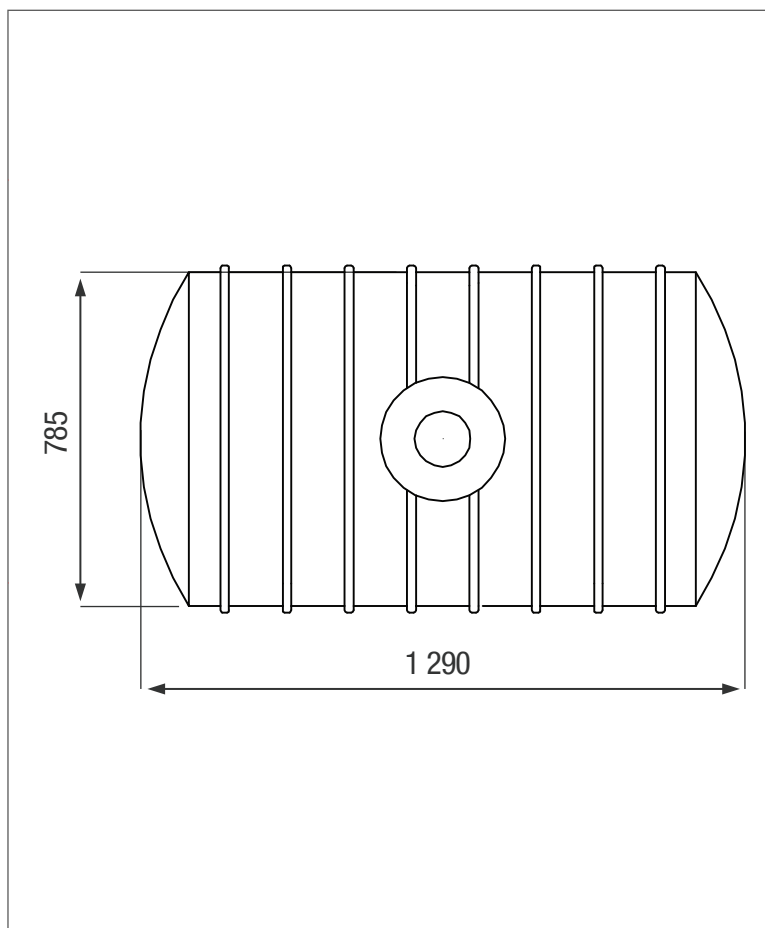

# 500 LT HORIZONTAL MEDIUM TANK

Available in a variety of our Chemical colours / UV-resistant

SIDE VIEW

TOP VIEW

PRODUCT SPECIFICATIONS

Chemical/Medium	SG 1.4
Outlet	40 mm Connector
Lid	125 mm

ADDITIONAL INFORMATION

\* 8 year Guarantee on workmanship

**Food Grade LLDPE**  
**BPA Free**

ALL DIMENSIONS ARE IN MILLIMETERS  
NOTE - SCALE NOT TO SCALE