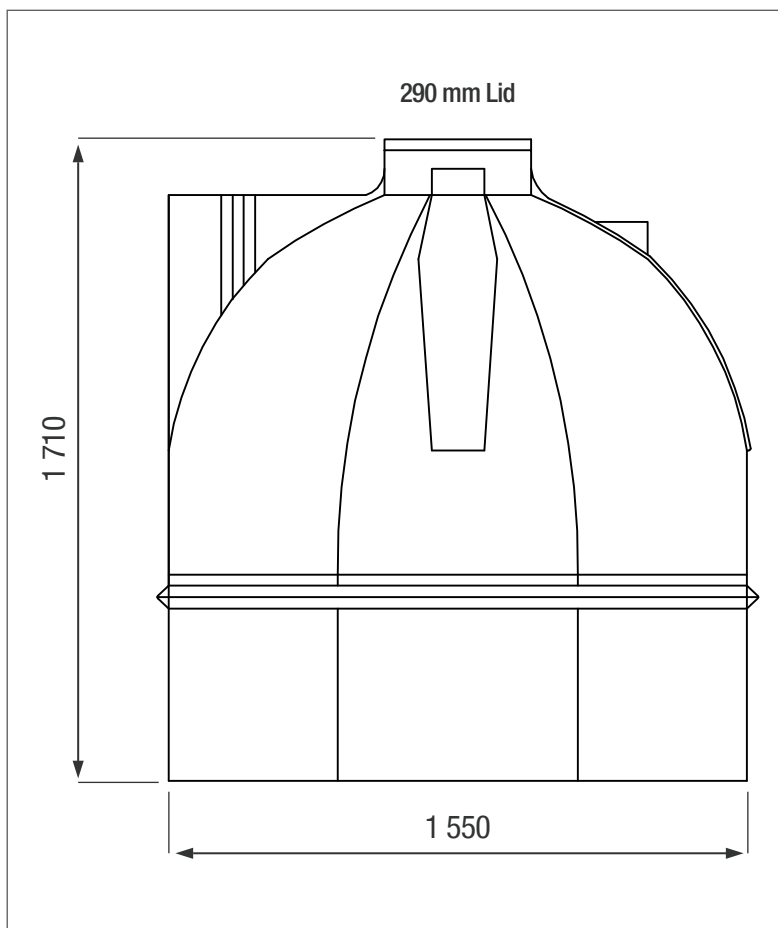

2 500 LT SEPTIC TANK

Available in black only

SIDE VIEW

TOP VIEW

PRODUCT SPECIFICATIONS

- Includes	Fitted PVC Fittings
Inlet	110 mm
Outlet	50 mm
Lid	290 mm
Connected to the French Drain	

ADDITIONAL INFORMATION

* 8 year Guarantee on workmanship

Food Grade LLDPE
BPA Free

ALL DIMENSIONS ARE IN MILLIMETERS
NOTE - SCALE NOT TO SCALE