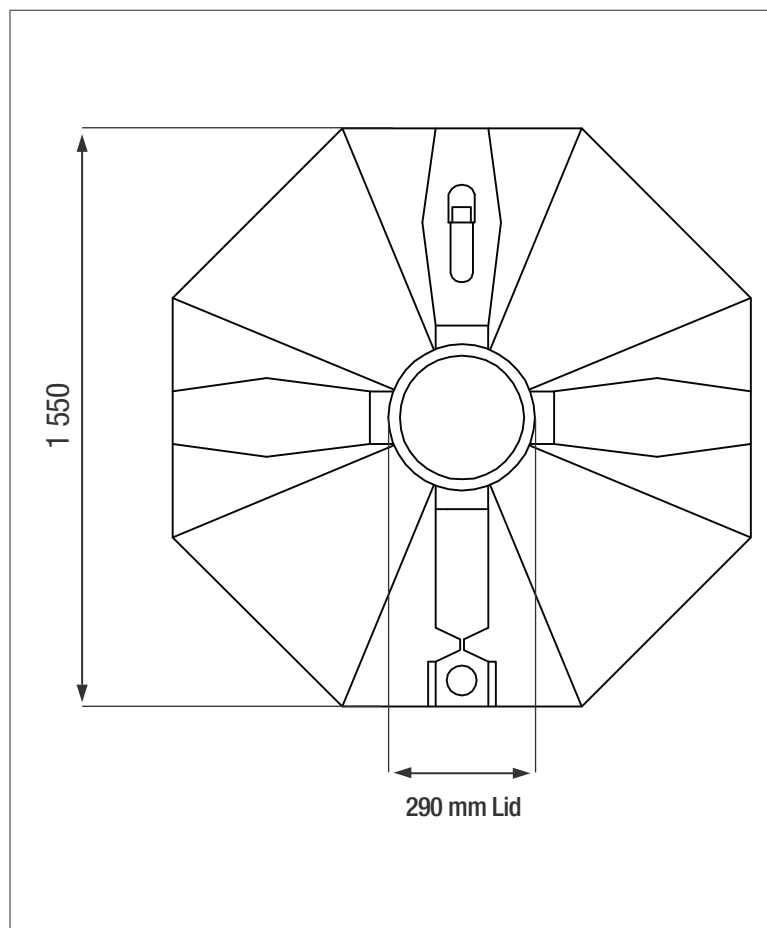

2 500 LT SEPTIC TANK

Available in black only

SIDE VIEW

TOP VIEW

PRODUCT SPECIFICATIONS

- Includes	Fitted PVC Fittings
Inlet	110 mm
Outlet	50 mm
Lid	290 mm
Connected to the French Drain	

ADDITIONAL INFORMATION

* 8 year Guarantee on workmanship

Food Grade LLDPE
BPA Free

ALL DIMENSIONS ARE IN MILLIMETERS
NOTE - SCALE NOT TO SCALE