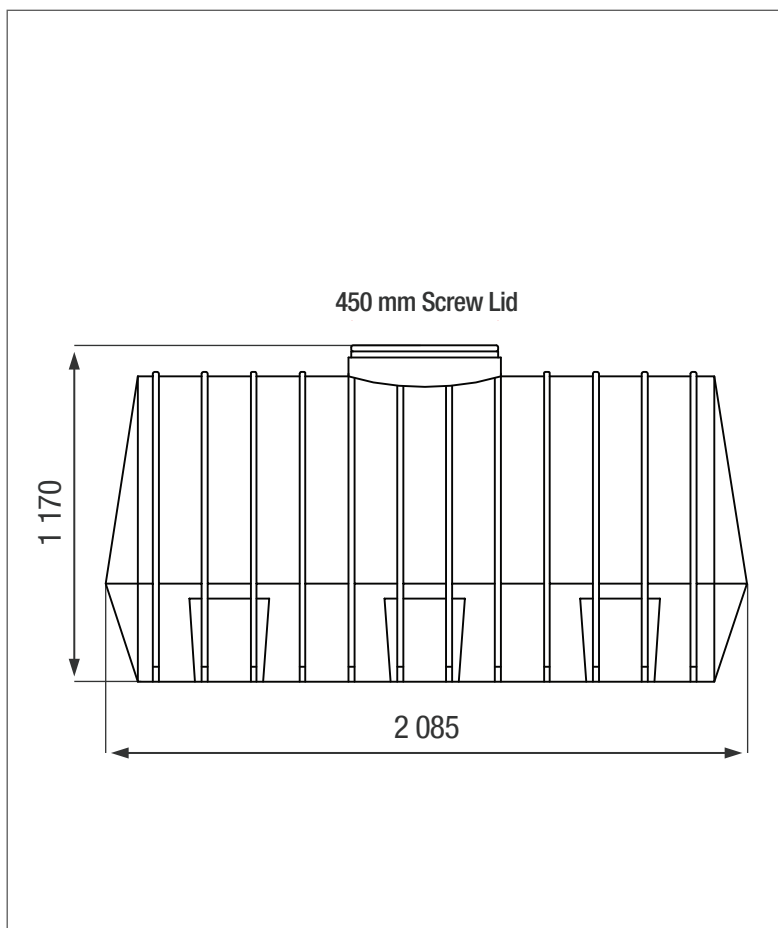

2 500 LT HORIZONTAL MEDIUM TANK

Available in a variety of our Chemical colours / UV-resistant

SIDE VIEW

TOP VIEW

PRODUCT SPECIFICATIONS

Chemical/Medium	SG 1.4
Outlet	50 mm Connector
Lid	450 mm

ADDITIONAL INFORMATION

* 8 year Guarantee on workmanship

Food Grade LLDPE
BPA Free

ALL DIMENSIONS ARE IN MILLIMETERS
NOTE - SCALE NOT TO SCALE