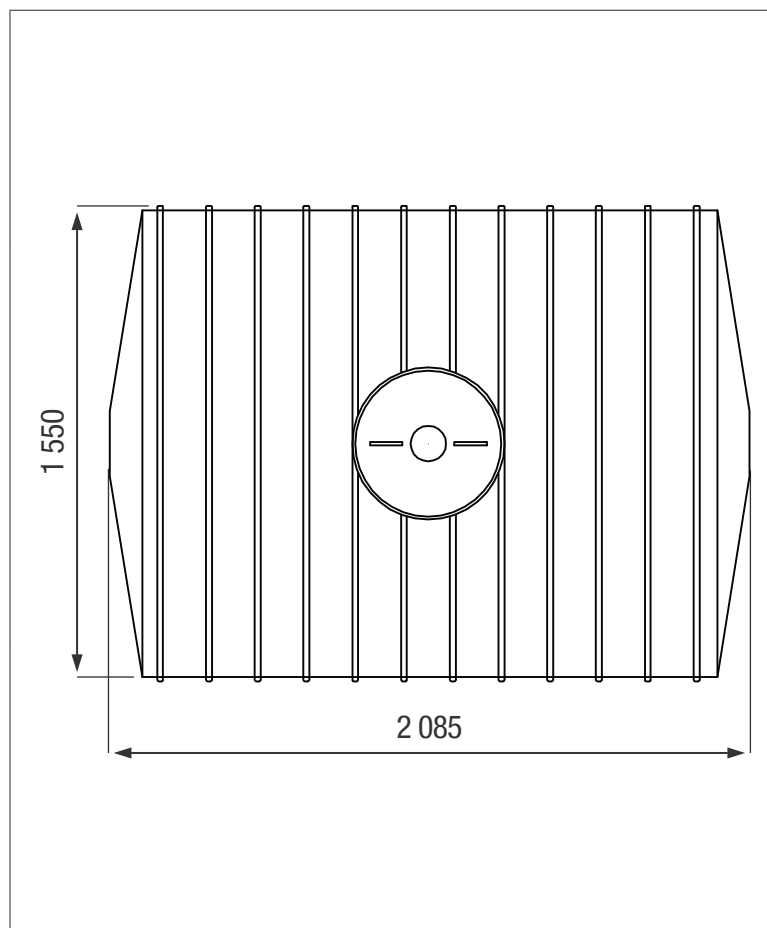

2 500 LT HORIZONTAL MEDIUM TANK

Available in a variety of our Chemical colours / UV-resistant

SIDE VIEW

TOP VIEW

PRODUCT SPECIFICATIONS

Chemical/Medium	SG 1.4
Outlet	50 mm Connector
Lid	450 mm

ADDITIONAL INFORMATION

* 8 year Guarantee on workmanship

Food Grade LLDPE
BPA Free

ALL DIMENSIONS ARE IN MILLIMETERS
NOTE - SCALE NOT TO SCALE