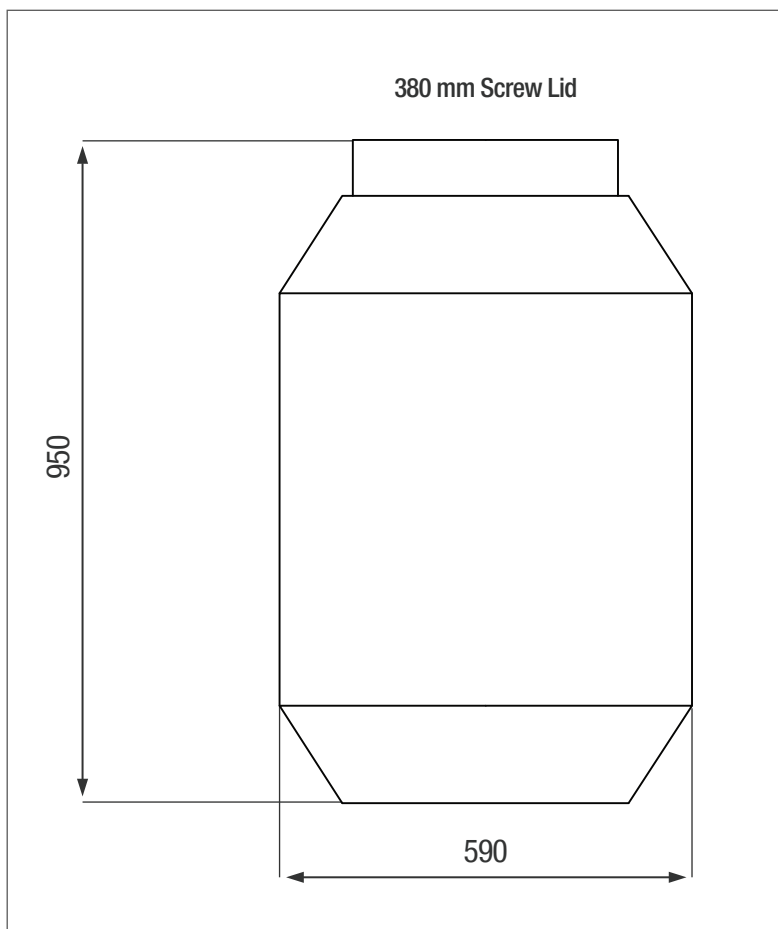

210 LT SCREW LID DRUM

Available in a variety of colours / UV-resistant

FRONT VIEW

TOP VIEW

PRODUCT SPECIFICATIONS

Lid	380 mm

ADDITIONAL INFORMATION

* 8 year Guarantee on workmanship

Food Grade LLDPE
BPA Free

ALL DIMENSIONS ARE IN MILLIMETERS
NOTE - SCALE NOT TO SCALE