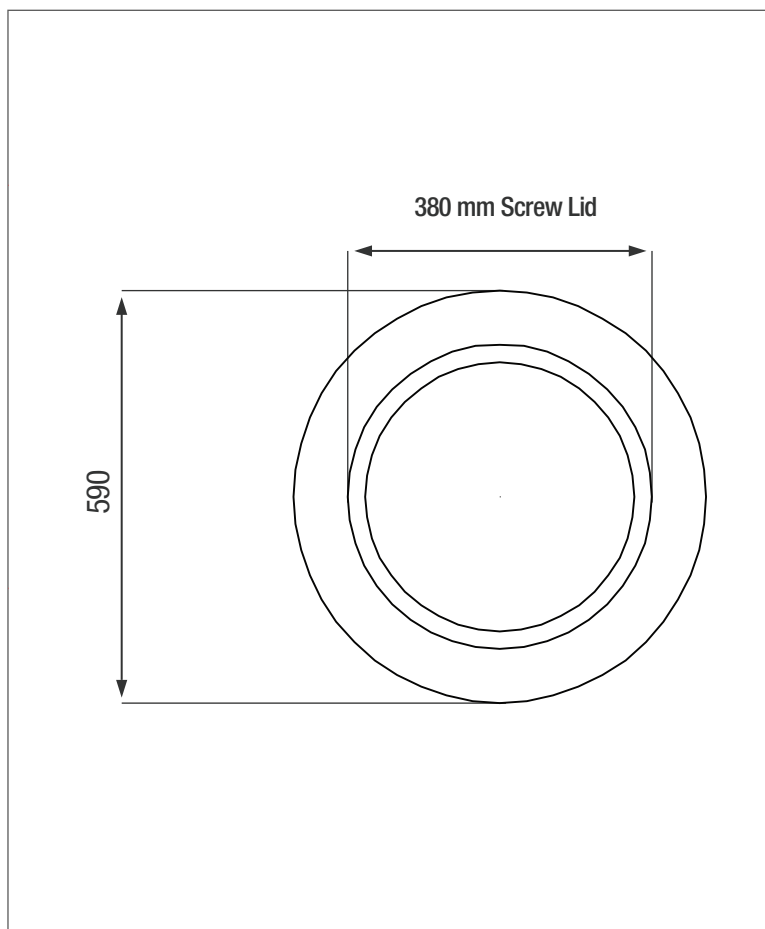

210 LT SCREW LID DRUM

Available in a variety of colours / UV-resistant

FRONT VIEW

TOP VIEW

PRODUCT SPECIFICATIONS

Lid	380 mm

ADDITIONAL INFORMATION

* 8 year Guarantee on workmanship

Food Grade LLDPE
BPA Free

ALL DIMENSIONS ARE IN MILLIMETERS
NOTE - SCALE NOT TO SCALE