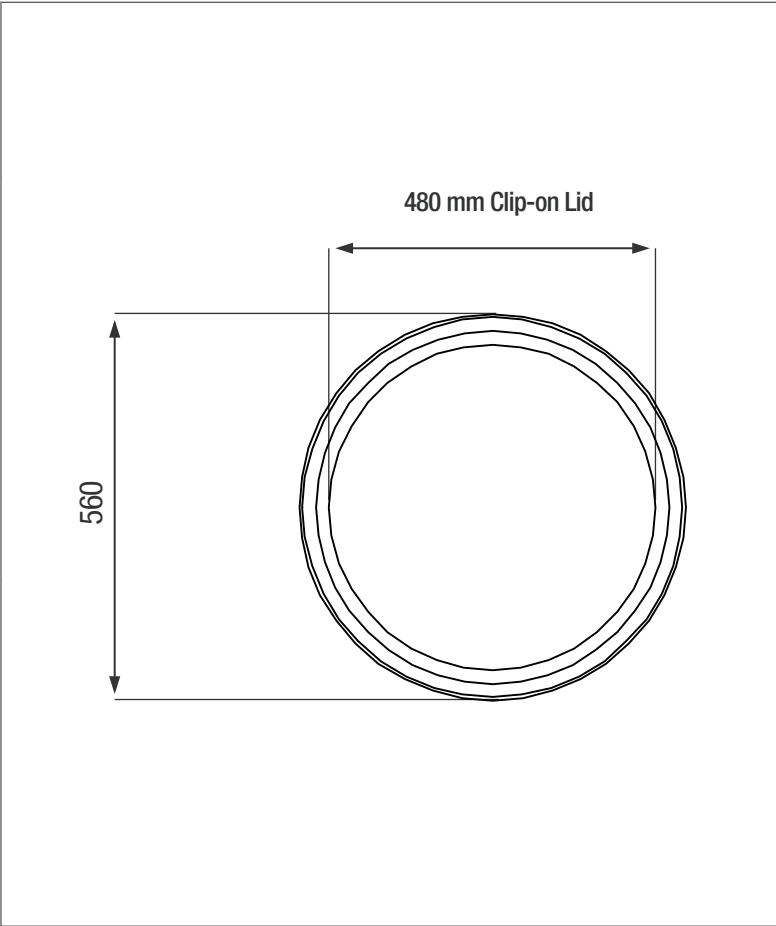

210 LT CLIP-ON LID DRUM

Available in a variety of colours / UV-resistant

FRONT VIEW

TOP VIEW

PRODUCT SPECIFICATIONS

Lid	480 mm

ADDITIONAL INFORMATION

* 8 year Guarantee on workmanship

Food Grade LLDPE
BPA Free

ALL DIMENSIONS ARE IN MILLIMETERS
NOTE - SCALE NOT TO SCALE