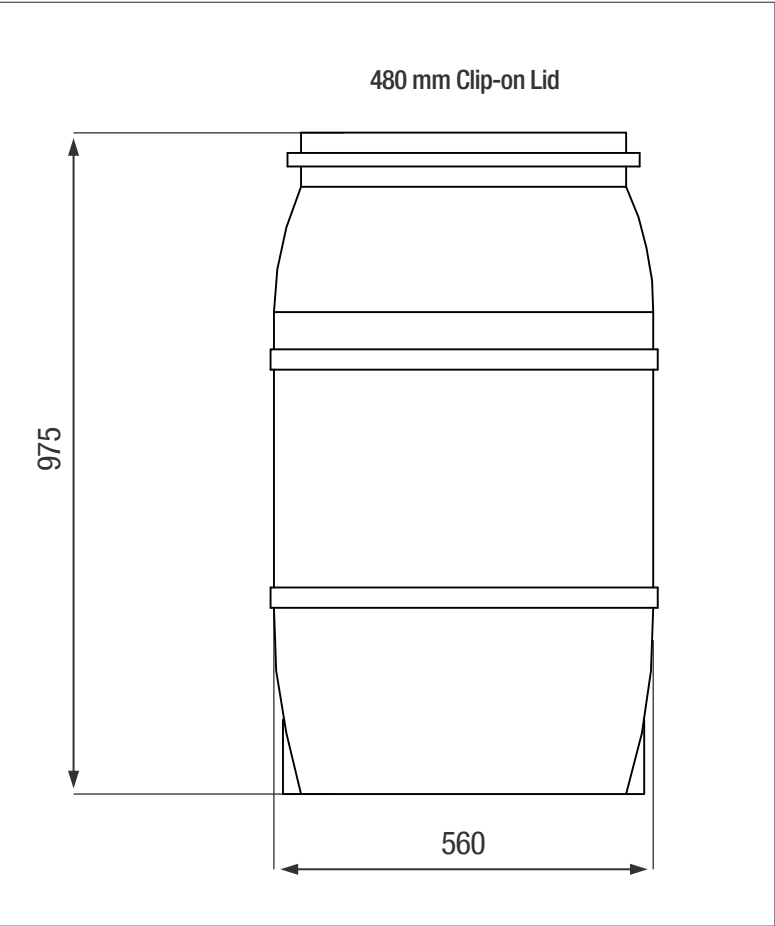

210 LT CLIP-ON LID DRUM

Available in a variety of colours / UV-resistant

FRONT VIEW

TOP VIEW

PRODUCT SPECIFICATIONS

Lid	480 mm

ADDITIONAL INFORMATION

* 8 year Guarantee on workmanship

Food Grade LLDPE
BPA Free

ALL DIMENSIONS ARE IN MILLIMETERS
NOTE - SCALE NOT TO SCALE