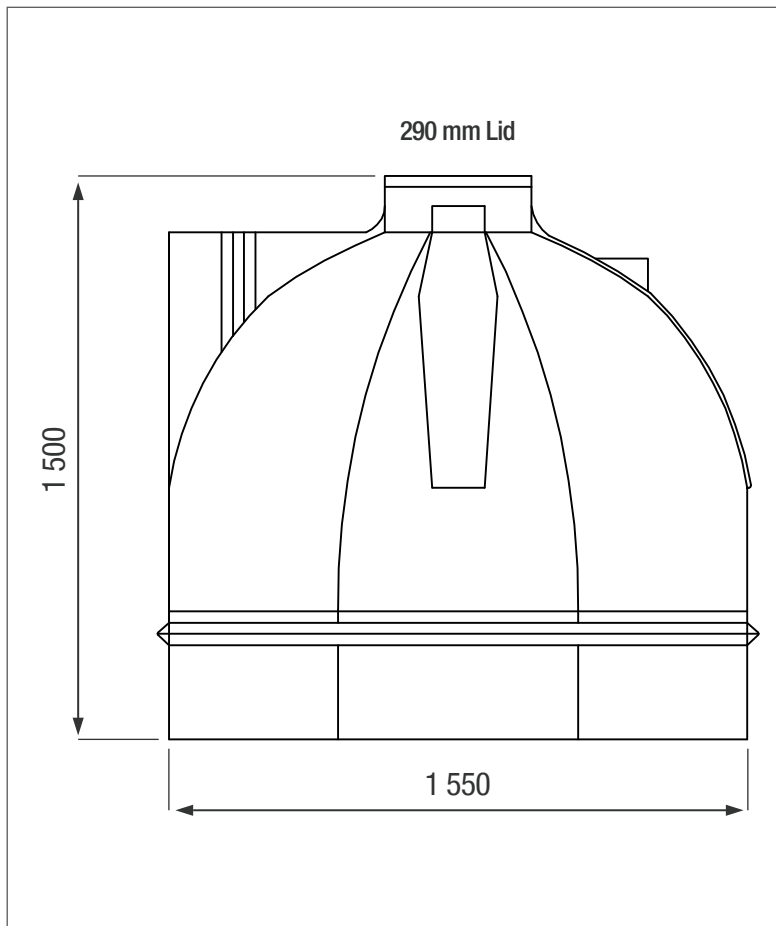

2 000 LT SEPTIC TANK

Available in black only

SIDE VIEW

TOP VIEW

PRODUCT SPECIFICATIONS

- Includes	Fitted PVC Fittings
Inlet	110 mm
Outlet	50 mm
Lid	290 mm
Connected to the French Drain	

ADDITIONAL INFORMATION

* 8 year Guarantee on workmanship

Food Grade LLDPE
BPA Free

ALL DIMENSIONS ARE IN MILLIMETERS
NOTE - SCALE NOT TO SCALE