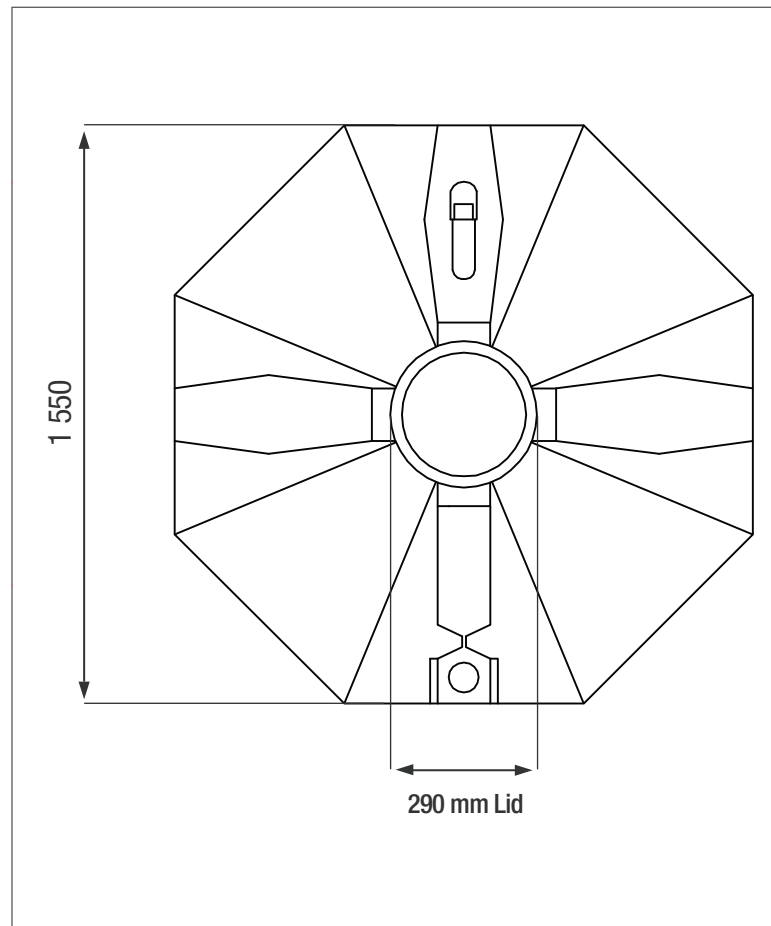

2 000 LT SEPTIC TANK

Available in black only

SIDE VIEW

TOP VIEW

PRODUCT SPECIFICATIONS

- Includes	Fitted PVC Fittings
Inlet	110 mm
Outlet	50 mm
Lid	290 mm
Connected to the French Drain	

ADDITIONAL INFORMATION

* 8 year Guarantee on workmanship

Food Grade LLDPE
BPA Free

ALL DIMENSIONS ARE IN MILLIMETERS
NOTE - SCALE NOT TO SCALE