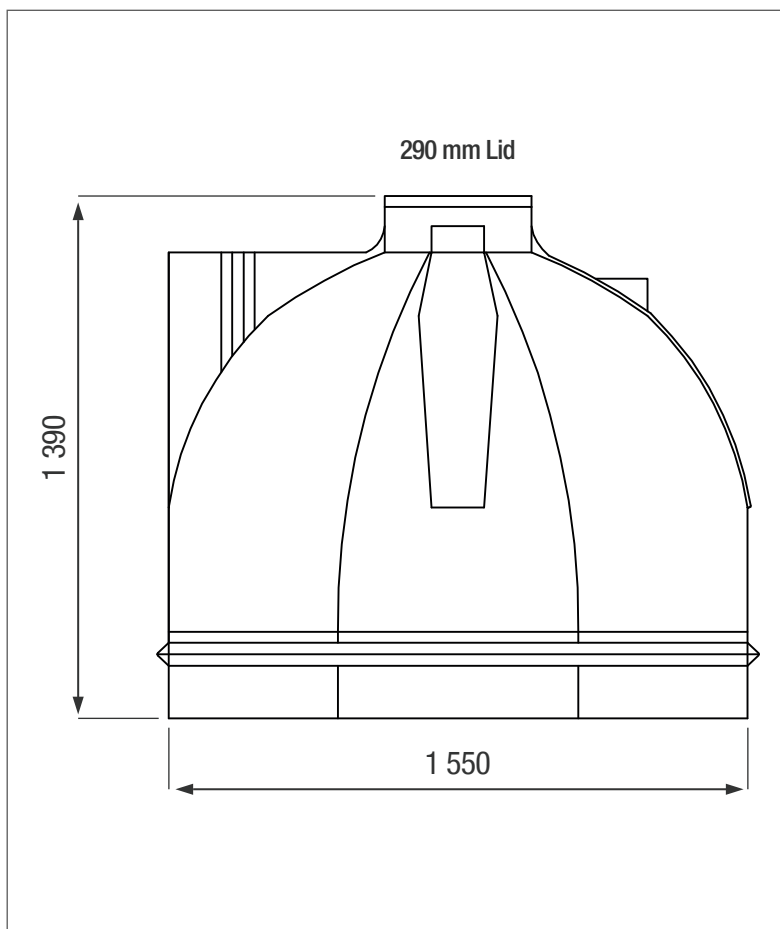

1 750 LT SEPTIC TANK

Available in black only

SIDE VIEW

TOP VIEW

PRODUCT SPECIFICATIONS

- Includes	Fitted PVC Fittings
Inlet	110 mm
Outlet	50 mm
Lid	290 mm
Connected to the French Drain	

ADDITIONAL INFORMATION

* 8 year Guarantee on workmanship

Food Grade LLDPE
BPA Free

ALL DIMENSIONS ARE IN MILLIMETERS
NOTE - SCALE NOT TO SCALE