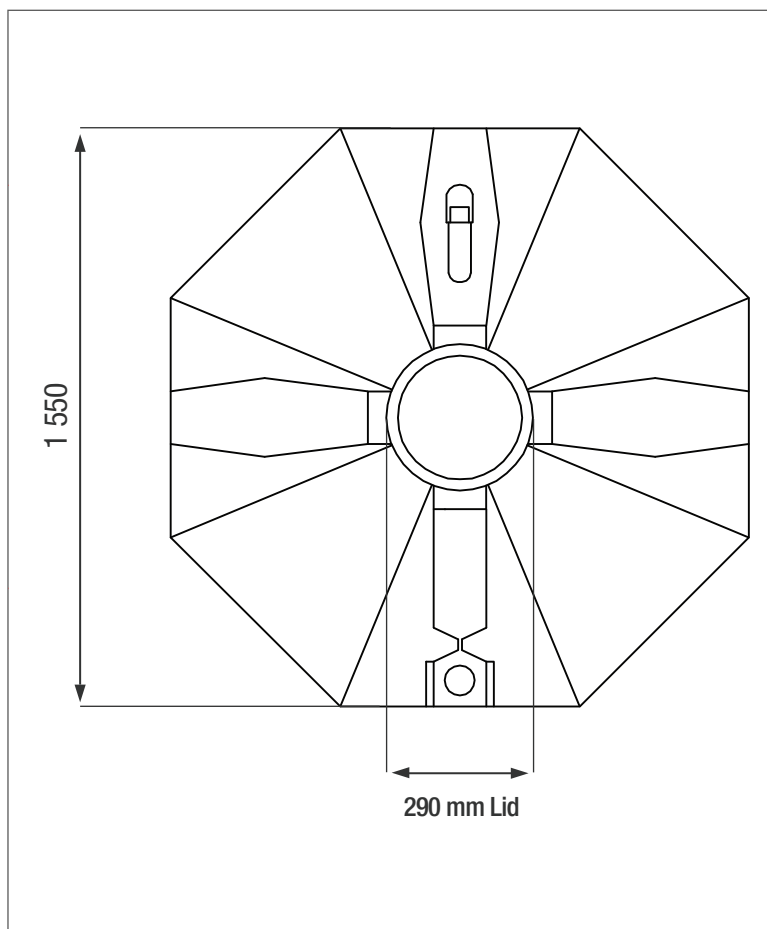

1 750 LT SEPTIC TANK

Available in black only

SIDE VIEW

TOP VIEW

PRODUCT SPECIFICATIONS

- Includes	Fitted PVC Fittings
Inlet	110 mm
Outlet	50 mm
Lid	290 mm
Connected to the French Drain	

ADDITIONAL INFORMATION

* 8 year Guarantee on workmanship

Food Grade LLDPE
BPA Free

ALL DIMENSIONS ARE IN MILLIMETERS
NOTE - SCALE NOT TO SCALE