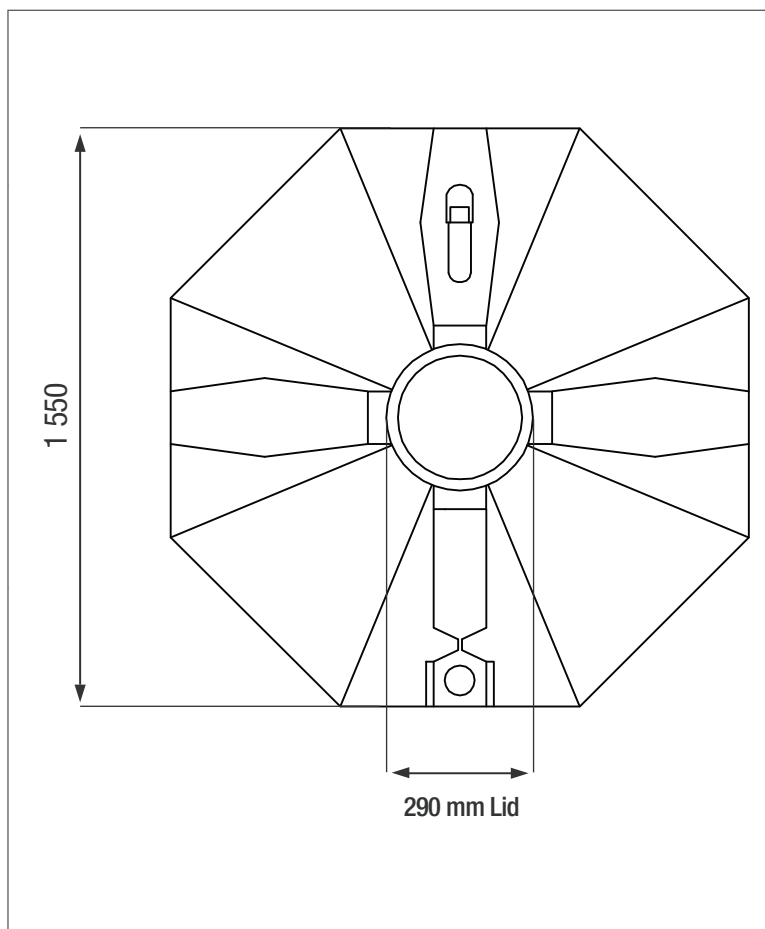

1 500 LT SEPTIC TANK

Available in black only

SIDE VIEW

TOP VIEW

PRODUCT SPECIFICATIONS

- Includes	Fitted PVC Fittings
Inlet	110 mm
Outlet	50 mm
Lid	290 mm
Connected to the French Drain	

ADDITIONAL INFORMATION

* 8 year Guarantee on workmanship

Food Grade LLDPE
BPA Free

ALL DIMENSIONS ARE IN MILLIMETERS
NOTE - SCALE NOT TO SCALE