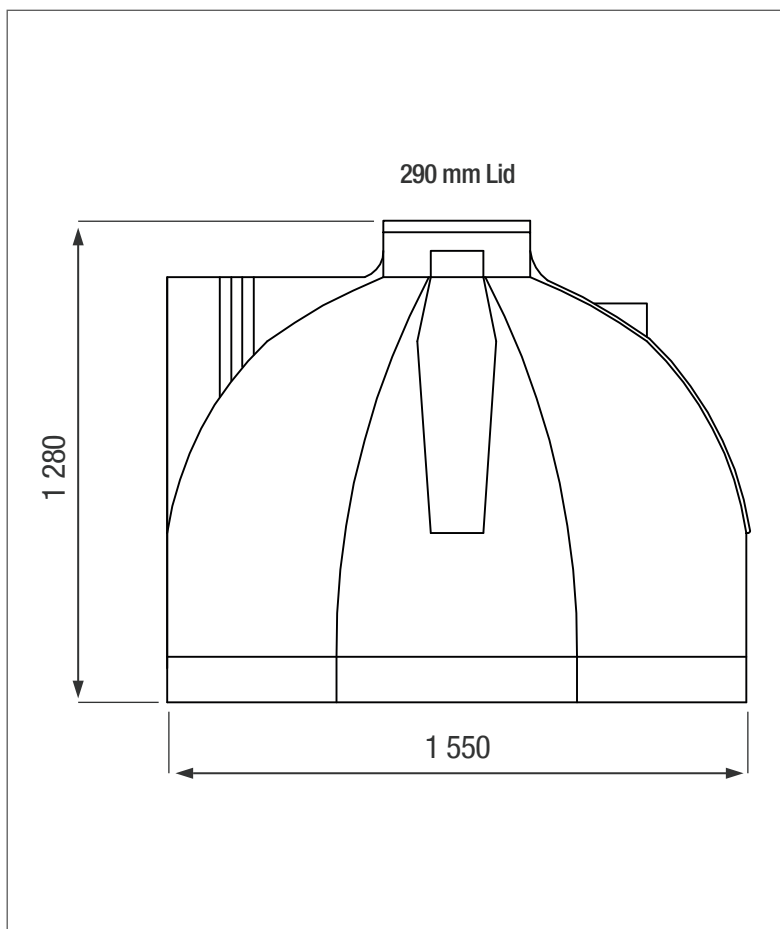

1 500 LT SEPTIC TANK

Available in black only

SIDE VIEW

TOP VIEW

PRODUCT SPECIFICATIONS

- Includes	Fitted PVC Fittings
Inlet	110 mm
Outlet	50 mm
Lid	290 mm
Connected to the French Drain	

ADDITIONAL INFORMATION

* 8 year Guarantee on workmanship

Food Grade LLDPE
BPA Free

ALL DIMENSIONS ARE IN MILLIMETERS
NOTE - SCALE NOT TO SCALE