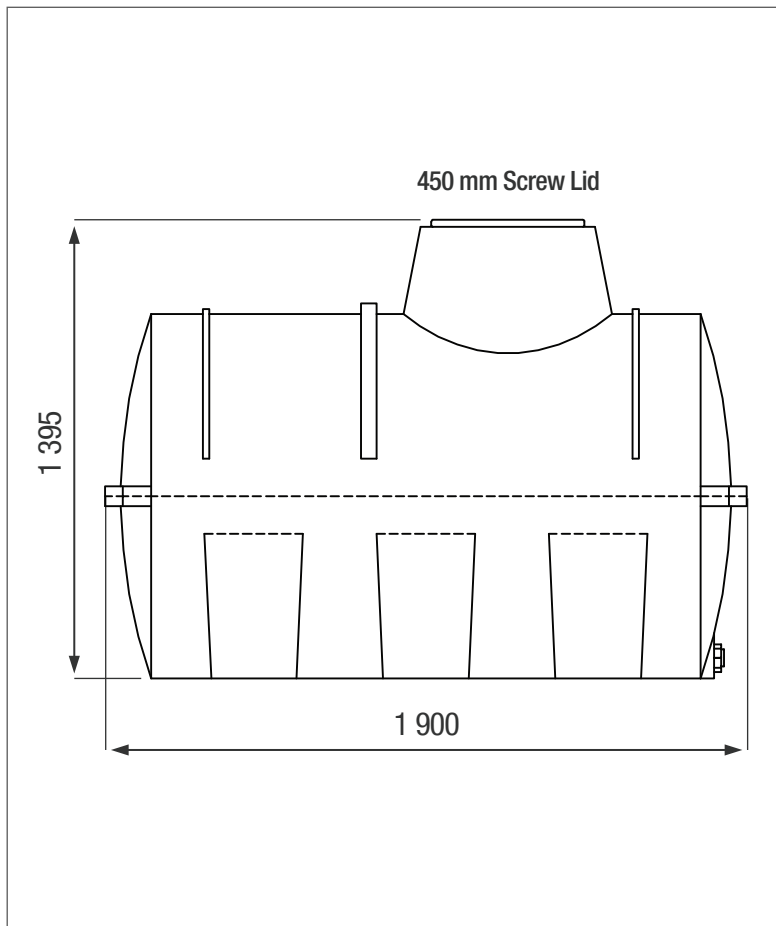

1 500 LT HORIZONTAL MEDIUM TANK

Available in a variety of our Chemical colours / UV-resistant

SIDE VIEW

TOP VIEW

PRODUCT SPECIFICATIONS

Chemical/Medium	SG 1.4
Outlet	40 mm Connector
Lid	450 mm

ADDITIONAL INFORMATION

* 8 year Guarantee on workmanship

Food Grade LLDPE
BPA Free

ALL DIMENSIONS ARE IN MILLIMETERS
NOTE - SCALE NOT TO SCALE