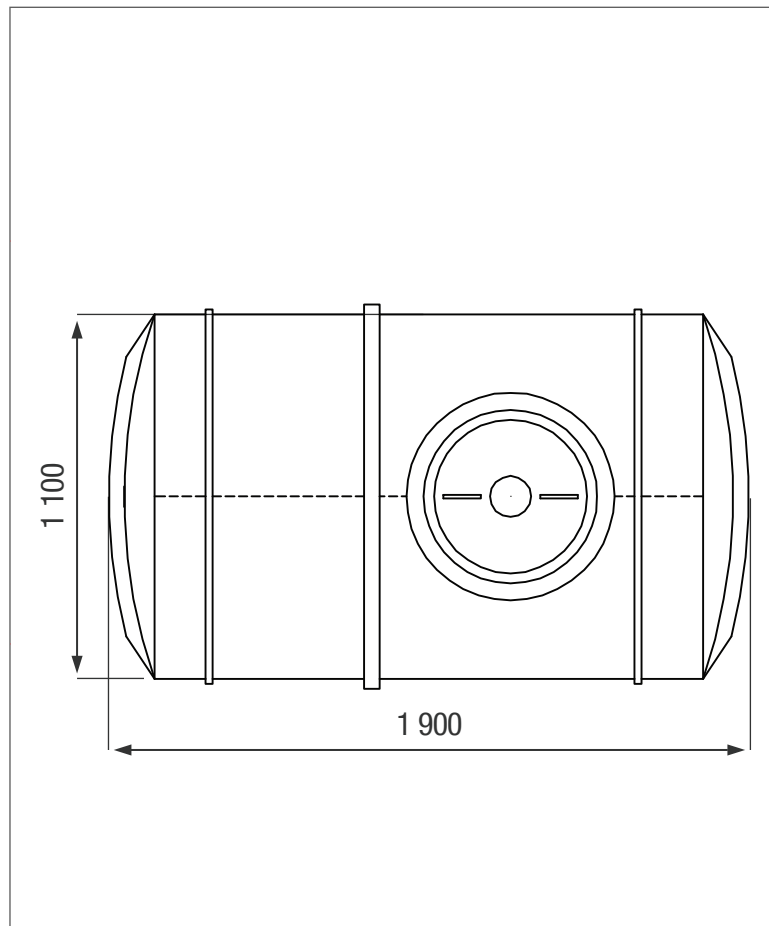

1 500 LT HORIZONTAL MEDIUM TANK

Available in a variety of our Chemical colours / UV-resistant

SIDE VIEW

TOP VIEW

PRODUCT SPECIFICATIONS

Chemical/Medium	SG 1.4
Outlet	40 mm Connector
Lid	450 mm

ADDITIONAL INFORMATION

* 8 year Guarantee on workmanship

Food Grade LLDPE
BPA Free

ALL DIMENSIONS ARE IN MILLIMETERS
NOTE - SCALE NOT TO SCALE