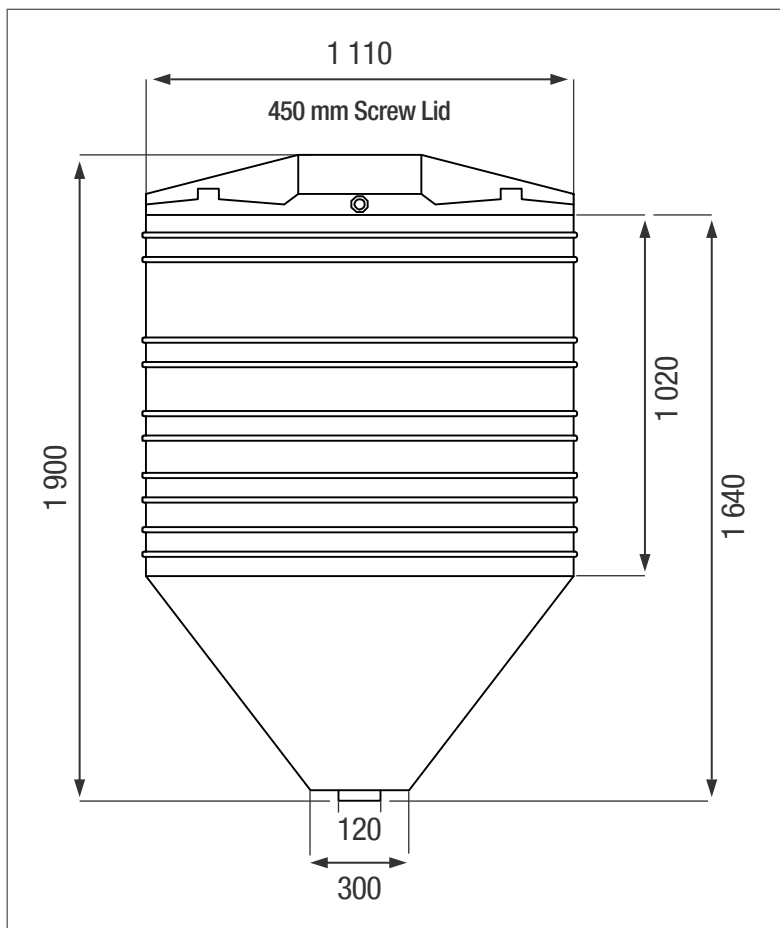

1 200 LT SILO MEDIUM TANK

Available in a variety of our Chemical colours / UV-resistant

FRONT VIEW

TOP VIEW

PRODUCT SPECIFICATIONS

Chemical/Medium	SG 1.4
Lid	450 mm
Outlet	300 mm

ADDITIONAL INFORMATION

* 8 year Guarantee on workmanship

Food Grade LLDPE
BPA Free

ALL DIMENSIONS ARE IN MILLIMETERS
NOTE - SCALE NOT TO SCALE