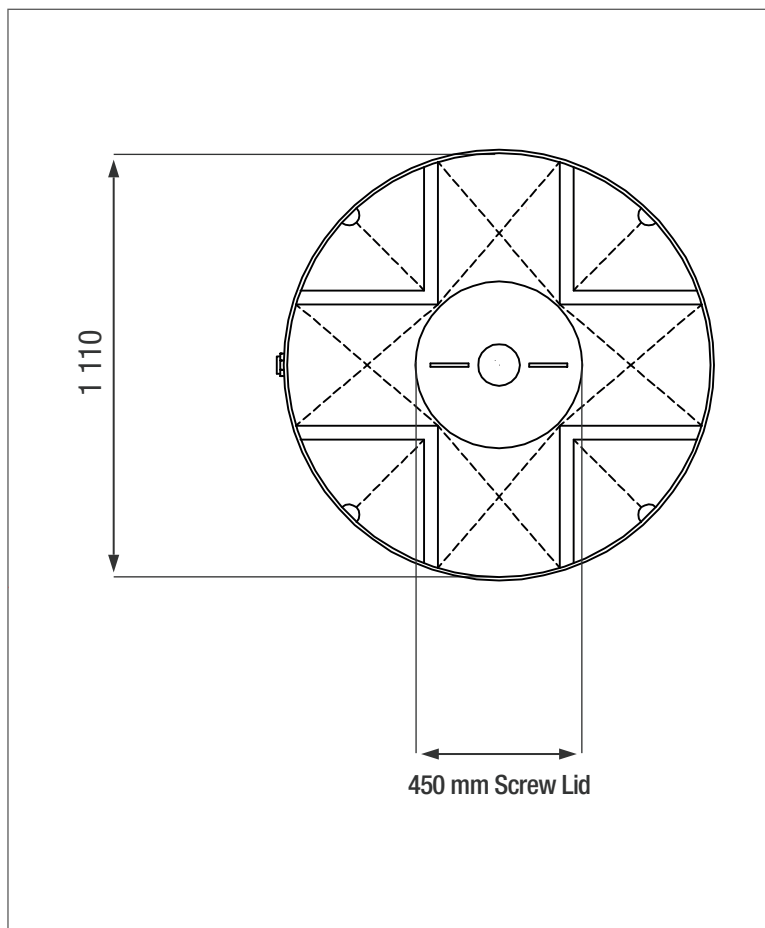

1 200 LT SILO MEDIUM TANK

Available in a variety of our Chemical colours / UV-resistant

FRONT VIEW

TOP VIEW

PRODUCT SPECIFICATIONS

Chemical/Medium	SG 1.4
Lid	450 mm
Outlet	300 mm

ADDITIONAL INFORMATION

* 8 year Guarantee on workmanship

Food Grade LLDPE
BPA Free

ALL DIMENSIONS ARE IN MILLIMETERS
NOTE - SCALE NOT TO SCALE