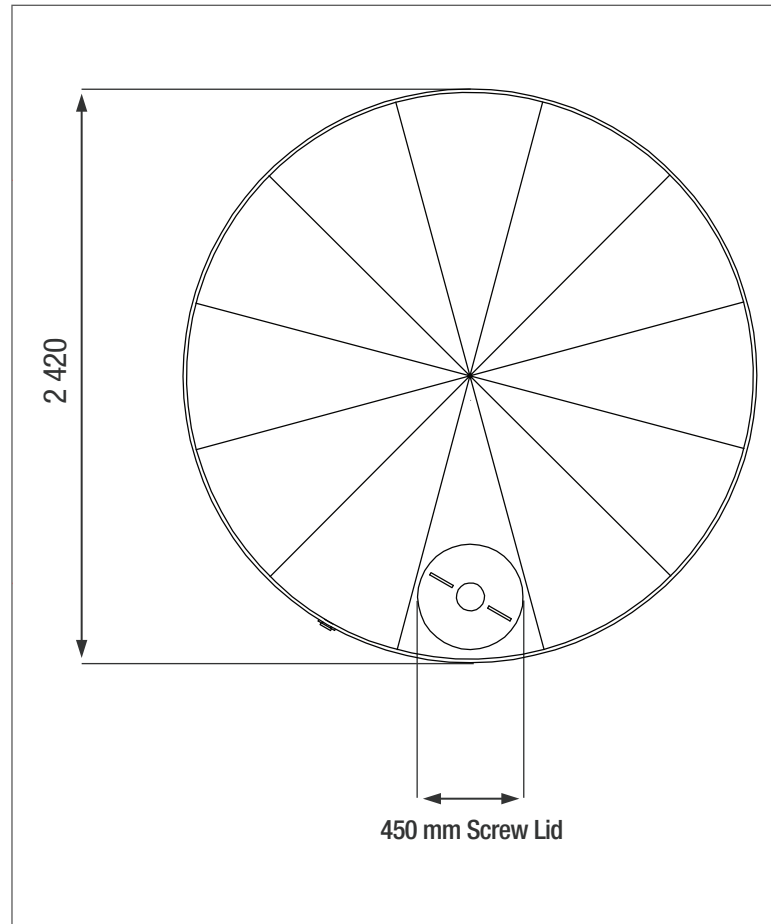

10 000 LT LOW PROFILE **HEAVY TANK**

Available in a variety of colours / UV-resistant

FRONT VIEW

TOP VIEW

PRODUCT SPECIFICATIONS

Chemical/Heavy	SG 1.6
Outlet	50 mm Connector
Lid	450 mm

ADDITIONAL INFORMATION

* 8 year Guarantee on workmanship

Food Grade LLDPE
BPA Free

ALL DIMENSIONS ARE IN MILLIMETERS
NOTE - SCALE NOT TO SCALE