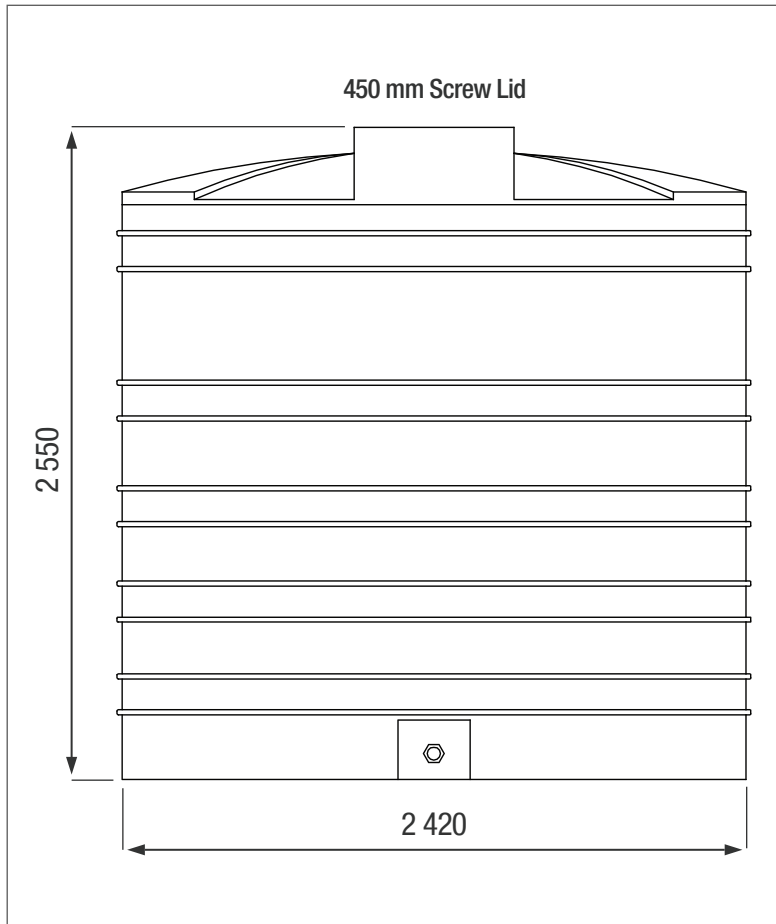

10 000 LT LOW PROFILE **HEAVY TANK**

Available in a variety of colours / UV-resistant

FRONT VIEW

TOP VIEW

PRODUCT SPECIFICATIONS

Chemical/Heavy	SG 1.6
Outlet	50 mm Connector
Lid	450 mm

ADDITIONAL INFORMATION

* 8 year Guarantee on workmanship

Food Grade LLDPE
BPA Free

ALL DIMENSIONS ARE IN MILLIMETERS
NOTE - SCALE NOT TO SCALE